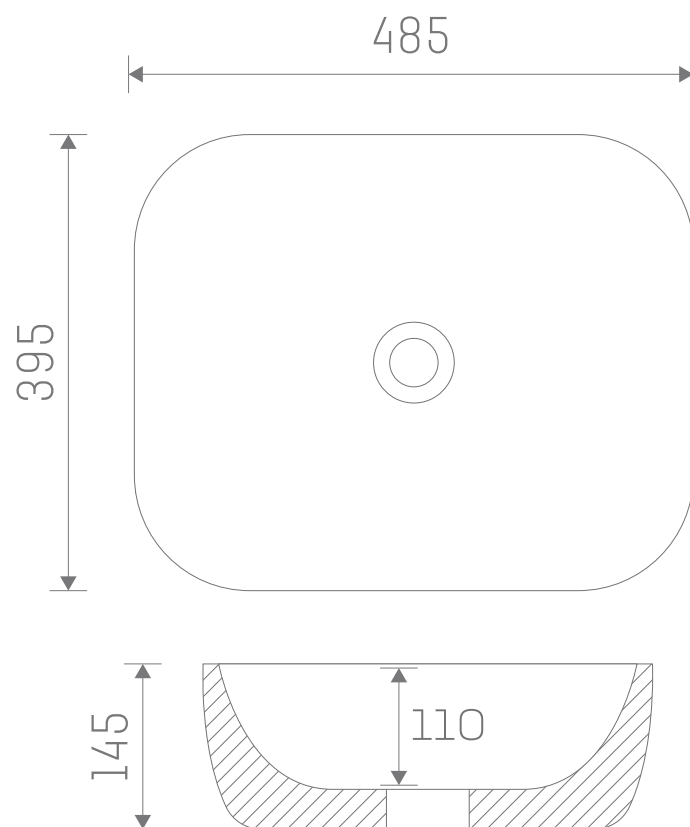

# Fusion Freestanding Basin

**SIZE:** H 145 X W 485 X D 395 mm

**MATERIAL:** Ceramic

**COLOUR/FINISH:** White Gloss

**NOTE:** Requires Unslotted Waste

The information contained on this page was correct at date of issue. Fitting dimensions are provided as a guide only. Some variation may occur due to manufacturing tolerances. We pursue a policy of continuing improvement in design and performance of our products and so reserve the right to change specifications without prior notice.