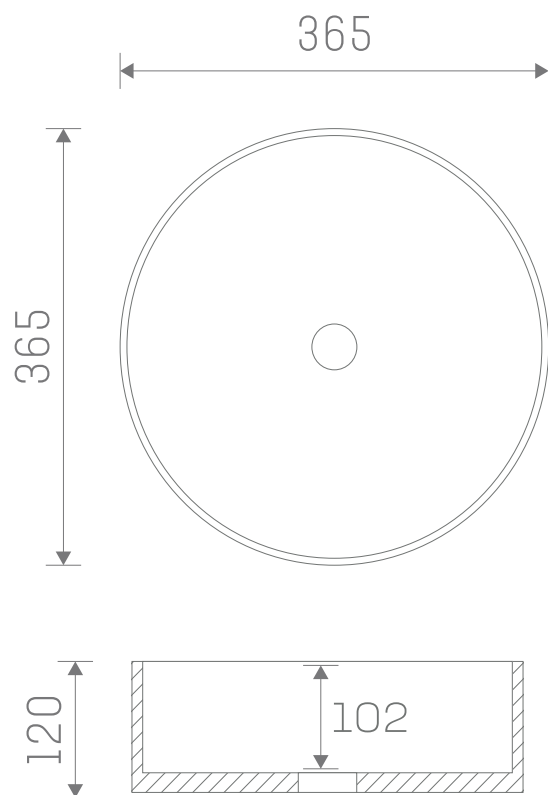

# Porto Freestanding Ceramic Basin with Geometric Texture

**SIZE:** H 120 X W 365 X D 365 mm

**MATERIAL:** Ceramic

**COLOUR/FINISH:** White Gloss

The information contained on this page was correct at date of issue. Fitting dimensions are provided as a guide only. Some variation may occur due to manufacturing tolerances. We pursue a policy of continuing improvement in design and performance of our products and so reserve the right to change specifications without prior notice.