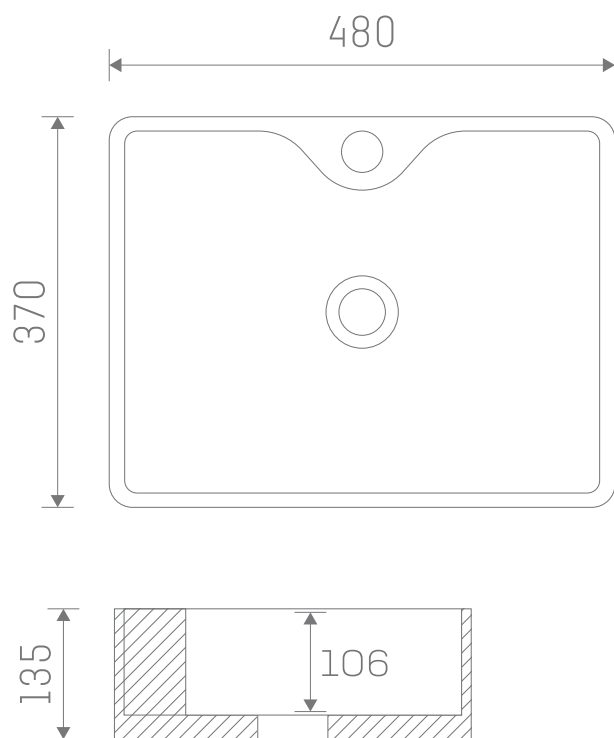

Milan Freestanding Basin

SIZE: H 135 X W 480 X D 370 mm

TAP HOLE(S): One

MATERIAL: Ceramic

COLOUR/FINISH: White Gloss

NOTE: Requires Unslotted Waste

The information contained on this page was correct at date of issue. Fitting dimensions are provided as a guide only. Some variation may occur due to manufacturing tolerances. We pursue a policy of continuing improvement in design and performance of our products and so reserve the right to change specifications without prior notice.