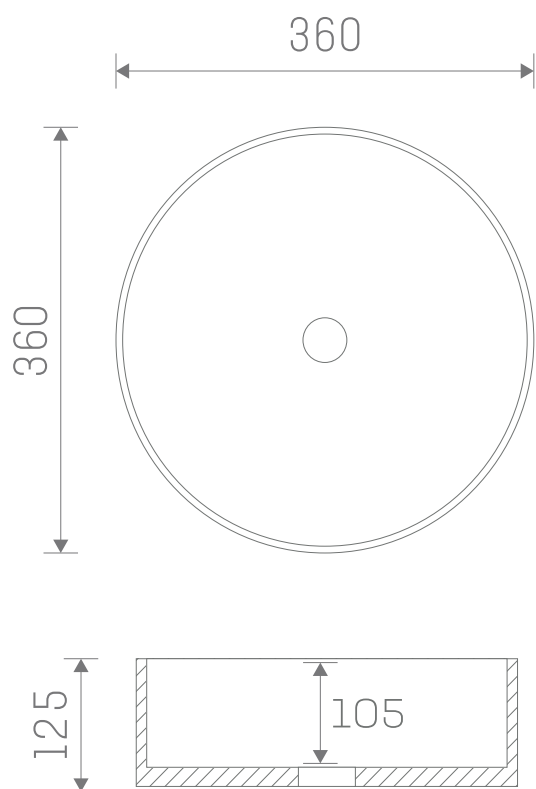

Lagos Freestanding Ceramic Basin with Striped Texture

SIZE: H 125 X W 360 X D 360 mm

MATERIAL: Ceramic

COLOUR/FINISH: White Gloss

The information contained on this page was correct at date of issue. Fitting dimensions are provided as a guide only. Some variation may occur due to manufacturing tolerances. We pursue a policy of continuing improvement in design and performance of our products and so reserve the right to change specifications without prior notice.