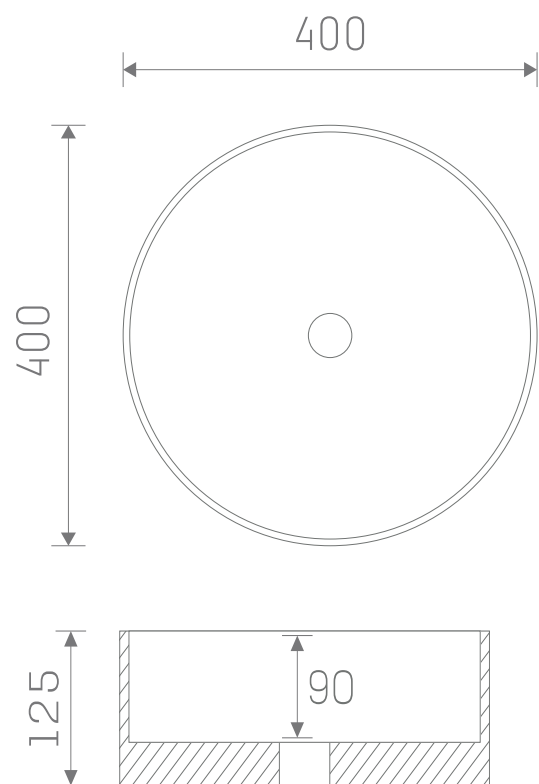

Faro Freestanding Ceramic Basin with Fluted Texture

SIZE: H 125 X W 400 X D 400 mm

MATERIAL: Ceramic

COLOUR/FINISH: White Gloss

The information contained on this page was correct at date of issue. Fitting dimensions are provided as a guide only. Some variation may occur due to manufacturing tolerances. We pursue a policy of continuing improvement in design and performance of our products and so reserve the right to change specifications without prior notice.