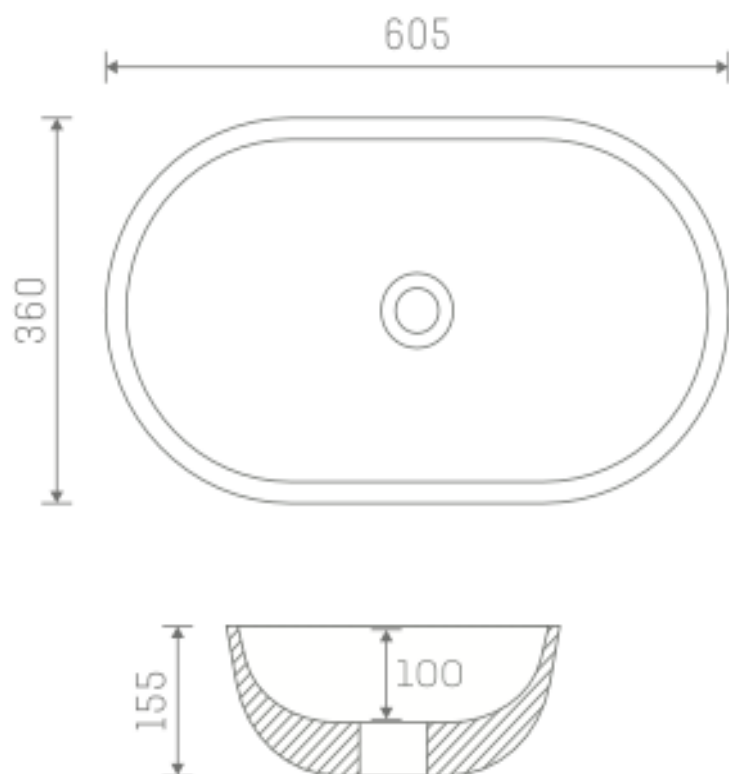

# Dance Freestanding Basin

**SIZE:** H 155 X W 605 X D 360 mm

**MATERIAL:** Ceramic

**COLOUR/FINISH:** White Gloss

**NOTE:** Requires Unslotted Waste

The information contained on this page was correct at date of issue. Fitting dimensions are provided as a guide only. Some variation may occur due to manufacturing tolerances. We pursue a policy of continuing improvement in design and performance of our products and so reserve the right to change specifications without prior notice.