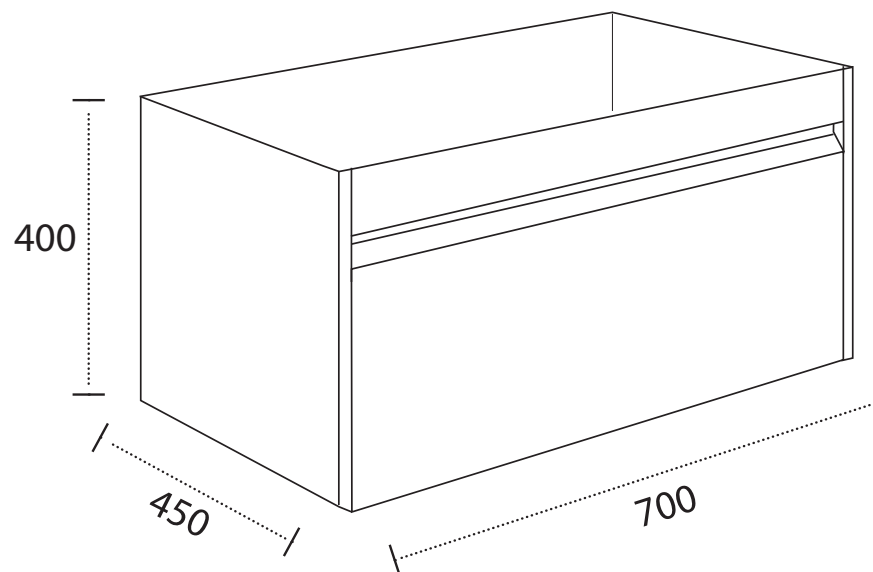

Hampton 700mm 1 Drawer Wall Unit Only

RANGE: HAMPTON

SIZE: H 400 X W 700 X D 450MM

FINISH: GLOSS / MATT / WOOD

BASIN MATERIAL: CERAMIC

TAP HOLE(S): ONE

COLOUR OPTIONS:

The information contained on this page was correct at date of issue. Fitting dimensions are provided as a guide only. Some variation may occur due to manufacturing tolerances. We pursue a policy of continuing improvement in design and performance of our products and so reserve the right to change specifications without prior notice.