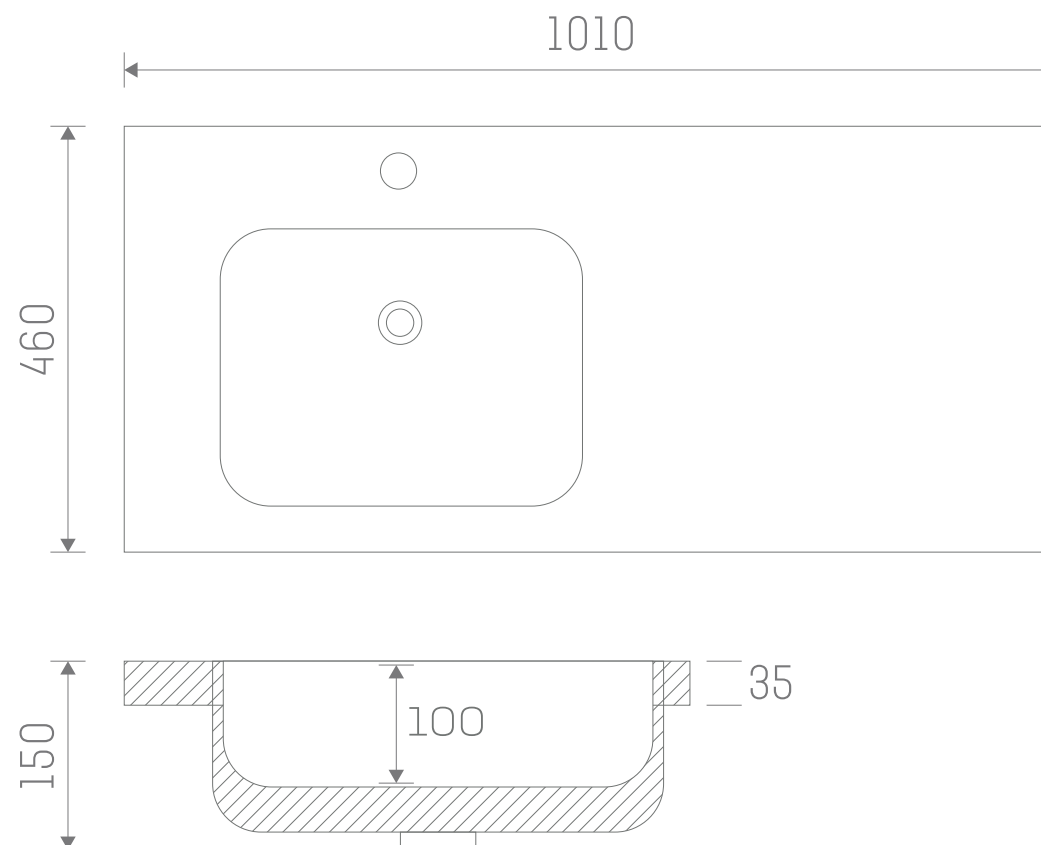

Hampton 1000mm Basin

RANGE: HAMPTON

SIZE: H 150 x W 1010 x D 460mm

BASIN MATERIAL: CERAMIC

TAP HOLE(S): ONE

The information contained on this page was correct at date of issue. Fitting dimensions are provided as a guide only. Some variation may occur due to manufacturing tolerances. We pursue a policy of continuing improvement in design and performance of our products and so reserve the right to change specifications without prior notice.