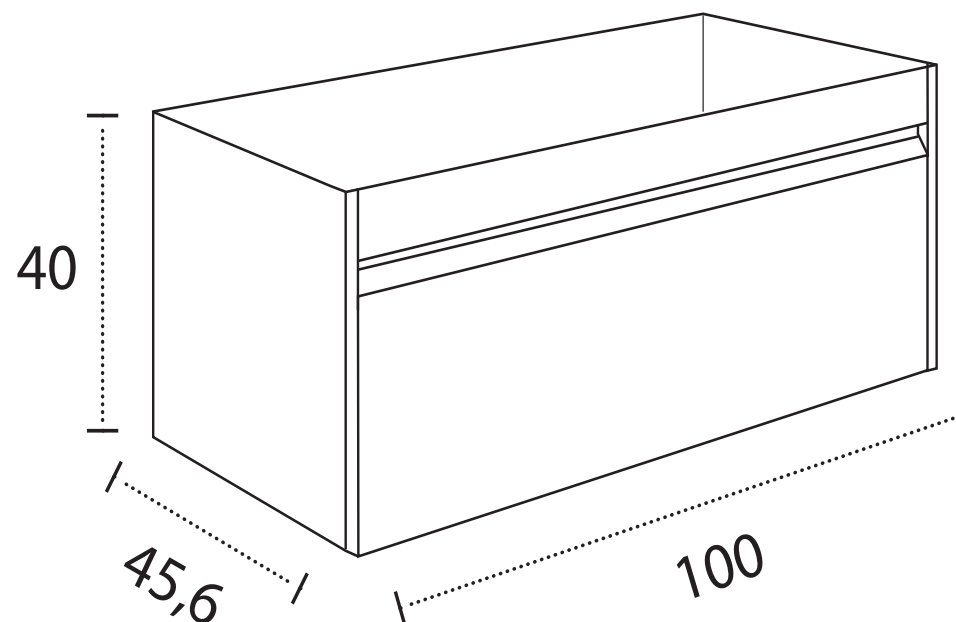

Hampton 1000mm 1 Drawer Wall Unit Only

RANGE: HAMPTON

SIZE: H 400 x W 1000 x D 456mm

FINISH: GLOSS / MATT / WOOD

BASIN MATERIAL: CERAMIC

TAP HOLE(S): ONE

COLOUR OPTIONS:

BLACK
(MATT)

SAGE GREEN
(MATT)

SAPPHIRE
(MATT)

OAK
(WOOD EFFECT)

WHITE
(GLOSS)

The information contained on this page was correct at date of issue. Fitting dimensions are provided as a guide only. Some variation may occur due to manufacturing tolerances. We pursue a policy of continuing improvement in design and performance of our products and so reserve the right to change specifications without prior notice.