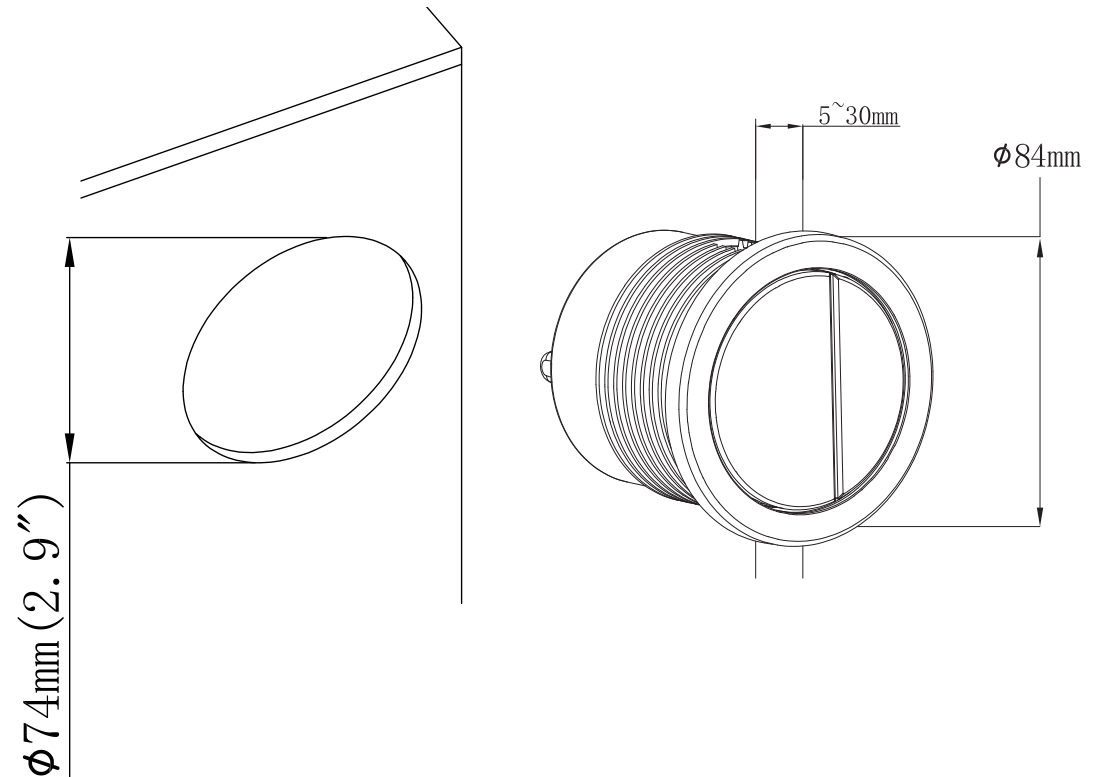

Solution Dual Round Flush Button

CODE:

- MLSOLRDBTCP
- MLSOLRDBTBL
- MLSOLRDBTBB
- MLSOLRDBTCP

NOTE:

- For Solution Cistern only
- Anti-Fingerprint (Brushed Brass & Gun Metal only)

The information contained on this page was correct at date of issue. Fitting dimensions are provided as a guide only. Some variation may occur due to manufacturing tolerances. We pursue a policy of continuing improvement in design and performance of our products and so reserve the right to change specifications without prior notice.