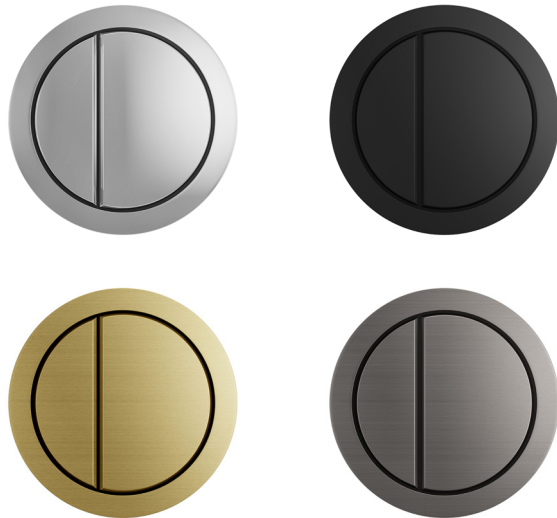

Solution Dual Round Flush Button

CODE:

- MLSOLRDBTCP
- MLSOLRDBTBL
- MLSOLRDBTBB
- MLSOLRDBTCP

NOTE:

- For Solution Cistern only
- Anti-Fingerprint (Brushed Brass & Gun Metal only)

The information contained on this page was correct at date of issue. Fitting dimensions are provided as a guide only. Some variation may occur due to manufacturing tolerances. We pursue a policy of continuing improvement in design and performance of our products and so reserve the right to change specifications without prior notice.