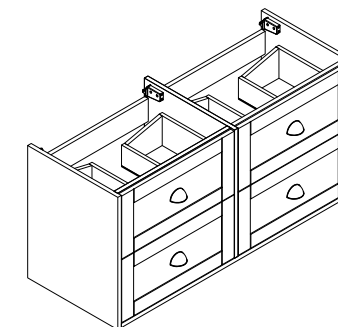

The information contained on this page was correct at date of issue. Fitting dimensions are provided as a guide only. Some variation may occur due to manufacturing tolerances. We pursue a policy of continuing improvement in design and performance of our products and so reserve the right to change specifications without prior notice.