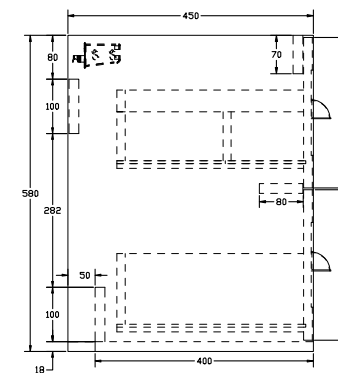

Clayton 1200mm Wall Unit Only

RANGE: CLAYTON

SIZE: H 580 X W 1194 X D 450MM

FINISH: MATT

FEATURES:

- Cart Oak Internal
- Chrome Handles
- Wood Effect

COLOUR OPTIONS:

INDIGO ASH
(MATT)

GRAPHITE ASH
(MATT)

The information contained on this page was correct at date of issue. Fitting dimensions are provided as a guide only. Some variation may occur due to manufacturing tolerances. We pursue a policy of continuing improvement in design and performance of our products and so reserve the right to change specifications without prior notice.