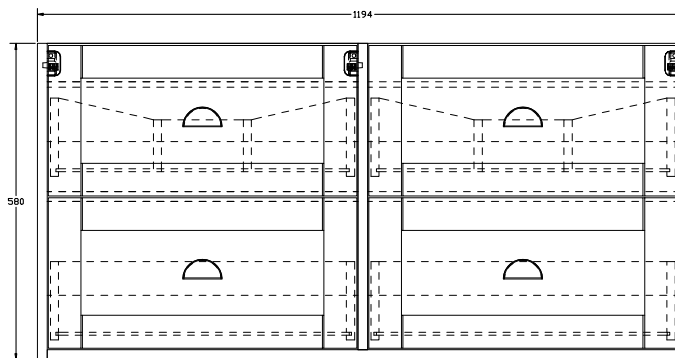

Clayton 1200mm Wall Unit Only

RANGE: CLAYTON

SIZE: H 580 X W 1194 X D 450MM

FINISH: MATT

FEATURES:

- Cart Oak Internal
- Chrome Handles
- Wood Effect

COLOUR OPTIONS:

INDIGO ASH
(MATT)

GRAPHITE ASH
(MATT)

The information contained on this page was correct at date of issue. Fitting dimensions are provided as a guide only. Some variation may occur due to manufacturing tolerances. We pursue a policy of continuing improvement in design and performance of our products and so reserve the right to change specifications without prior notice.