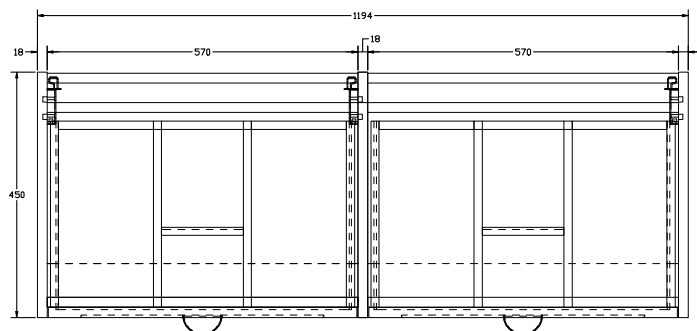

Clayton 1200mm Wall Unit Only

RANGE: CLAYTON

SIZE: H 580 X W 1194 X D 450MM

FINISH: MATT

FEATURES:

- Cart Oak Internal
- Chrome Handles
- Wood Effect

COLOUR OPTIONS:

INDIGO ASH
(MATT)

GRAPHITE ASH
(MATT)

The information contained on this page was correct at date of issue. Fitting dimensions are provided as a guide only. Some variation may occur due to manufacturing tolerances. We pursue a policy of continuing improvement in design and performance of our products and so reserve the right to change specifications without prior notice.