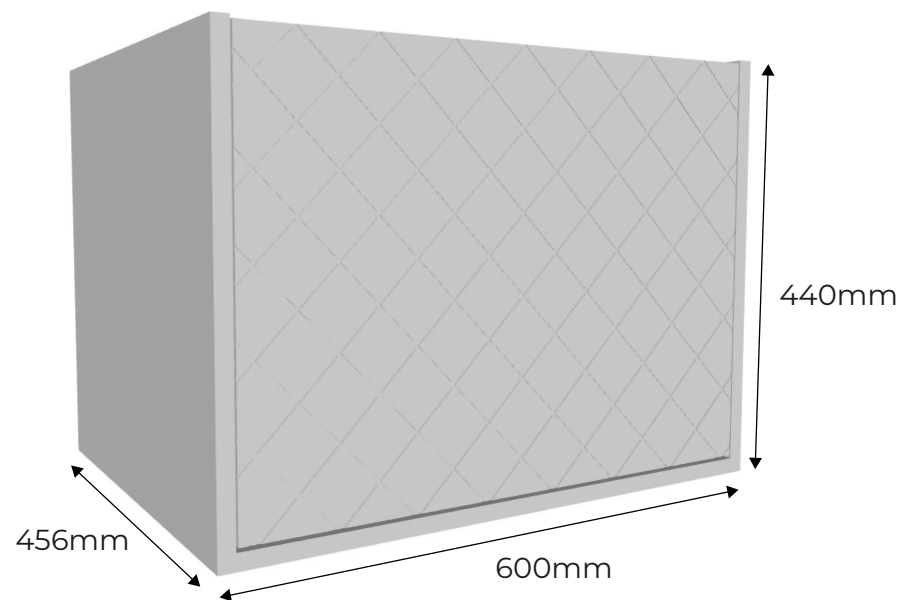

Bonita 600mm 1 Drawer Wall Unit Only

RANGE: BONITA

SIZE: H 440 x W 600 x D 456mm

FINISH: MATT

COLOUR OPTIONS:

BLACK
(MATT)

SAGE GREEN
(MATT)

SAPPHIRE
(MATT)

WHITE
(MATT)

The information contained on this page was correct at date of issue. Fitting dimensions are provided as a guide only. Some variation may occur due to manufacturing tolerances. We pursue a policy of continuing improvement in design and performance of our products and so reserve the right to change specifications without prior notice.