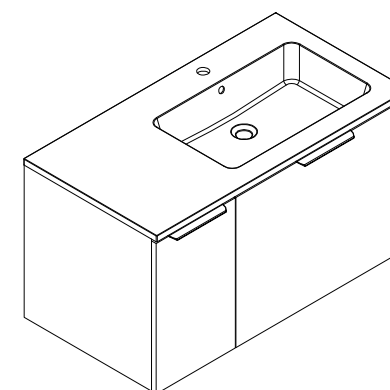

Axel 950mm Wall Unit Only

RANGE: Axel

SIZE: H 500 x W 950 X D 500mm

FINISH: Gloss/Matt

COLOUR OPTIONS:

Forest Green
Matt

Deep Blue
Matt

Lead Grey
Matt

White
Gloss

The information contained on this page was correct at date of issue. Fitting dimensions are provided as a guide only. Some variation may occur due to manufacturing tolerances. We pursue a policy of continuing improvement in design and performance of our products and so reserve the right to change specifications without prior notice.