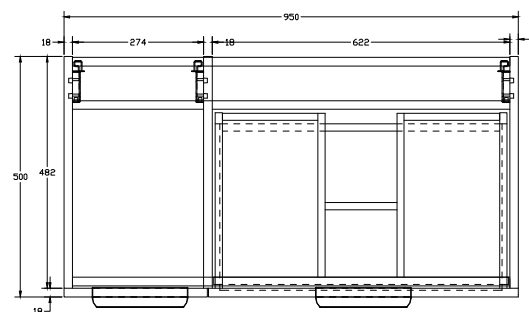

Axel 950mm Wall Unit Only

RANGE: Axel

SIZE: H 500 x W 950 X D 500mm

FINISH: Gloss/Matt

COLOUR OPTIONS:

Forest Green
Matt

Deep Blue
Matt

Lead Grey
Matt