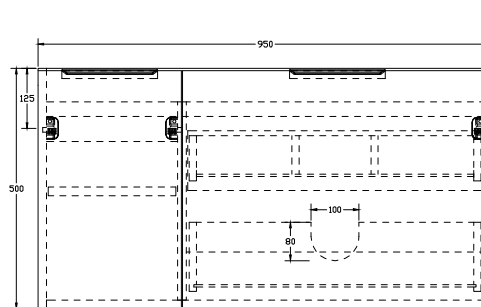

Axel 950mm Wall Unit Only

RANGE: Axel

SIZE: H 500 x W 950 X D 500mm

FINISH: Gloss/Matt

COLOUR OPTIONS:

Forest Green
Matt

Deep Blue
Matt

Lead Grey
Matt

White
Gloss

The information contained on this page was correct at date of issue. Fitting dimensions are provided as a guide only. Some variation may occur due to manufacturing tolerances. We pursue a policy of continuing improvement in design and performance of our products and so reserve the right to change specifications without prior notice.