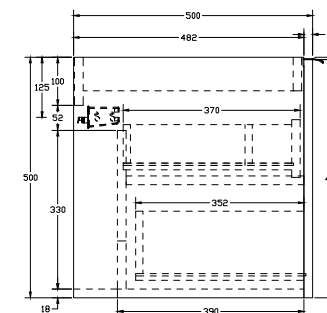

Axel 950mm Wall Unit Only

RANGE: Axel

SIZE: H 500 x W 950 X D 500mm

FINISH: Gloss/Matt

COLOUR OPTIONS:

Forest Green
Matt

Deep Blue
Matt

Lead Grey
Matt

White
Gloss

The information contained on this page was correct at date of issue. Fitting dimensions are provided as a guide only. Some variation may occur due to manufacturing tolerances. We pursue a policy of continuing improvement in design and performance of our products and so reserve the right to change specifications without prior notice.