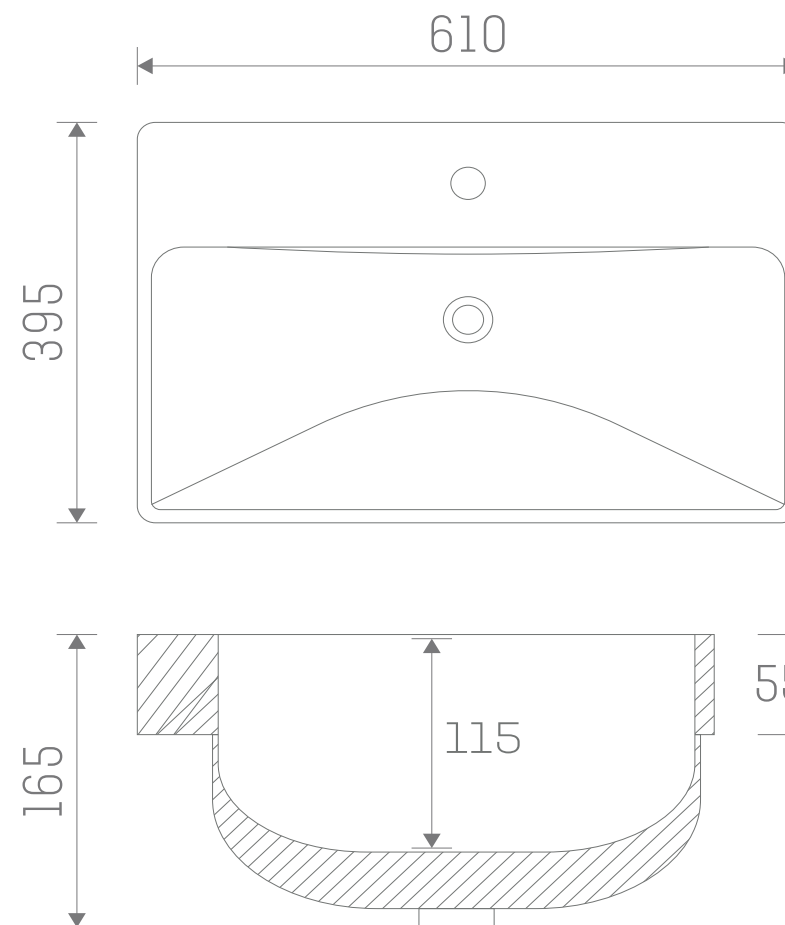

Axel 600 Basin

RANGE: Axel

SIZE: H 165 x W 610 x D 395mm

FINISH: Gloss Ceramic

TAP HOLE: One

OVERFLOW: Yes

The information contained on this page was correct at date of issue. Fitting dimensions are provided as a guide only. Some variation may occur due to manufacturing tolerances. We pursue a policy of continuing improvement in design and performance of our products and so reserve the right to change specifications without prior notice.