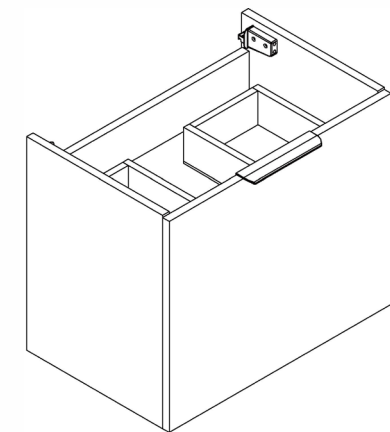

Axel 500mm Wall Unit Only

RANGE: Axel

SIZE: H 500 x W 500 X D 386mm

FINISH: Gloss/Matt

COLOUR OPTIONS:

The information contained on this page was correct at date of issue. Fitting dimensions are provided as a guide only. Some variation may occur due to manufacturing tolerances. We pursue a policy of continuing improvement in design and performance of our products and so reserve the right to change specifications without prior notice.