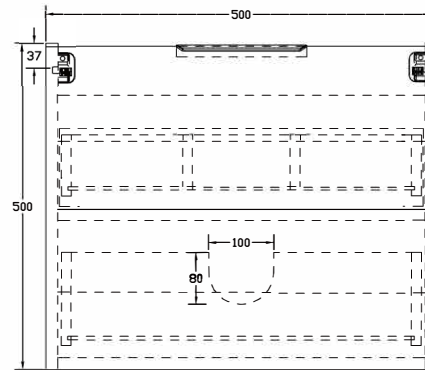

Axel 500mm Wall Unit Only

RANGE: Axel

SIZE: H 500 x W 500 X D 386mm

FINISH: Gloss/Matt

COLOUR OPTIONS:

The information contained on this page was correct at date of issue. Fitting dimensions are provided as a guide only. Some variation may occur due to manufacturing tolerances. We pursue a policy of continuing improvement in design and performance of our products and so reserve the right to change specifications without prior notice.