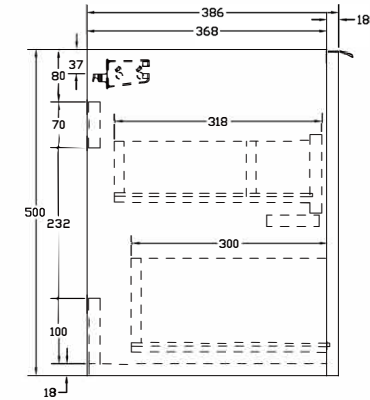

Axel 500mm Wall Unit Only

RANGE: Axel

SIZE: H 500 x W 500 X D 386mm

FINISH: Gloss/Matt

COLOUR OPTIONS:

The information contained on this page was correct at date of issue. Fitting dimensions are provided as a guide only. Some variation may occur due to manufacturing tolerances. We pursue a policy of continuing improvement in design and performance of our products and so reserve the right to change specifications without prior notice.