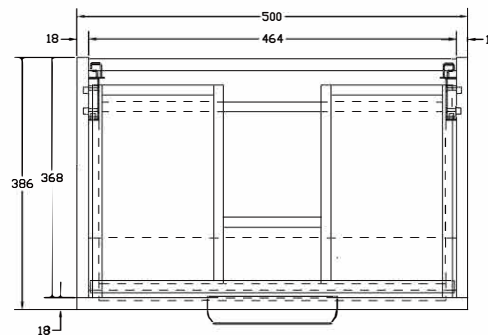

Axel 500mm Wall Unit Only

RANGE: Axel

SIZE: H 500 x W 500 X D 386mm

FINISH: Gloss/Matt

COLOUR OPTIONS:

The information contained on this page was correct at date of issue. Fitting dimensions are provided as a guide only. Some variation may occur due to manufacturing tolerances. We pursue a policy of continuing improvement in design and performance of our products and so reserve the right to change specifications without prior notice.