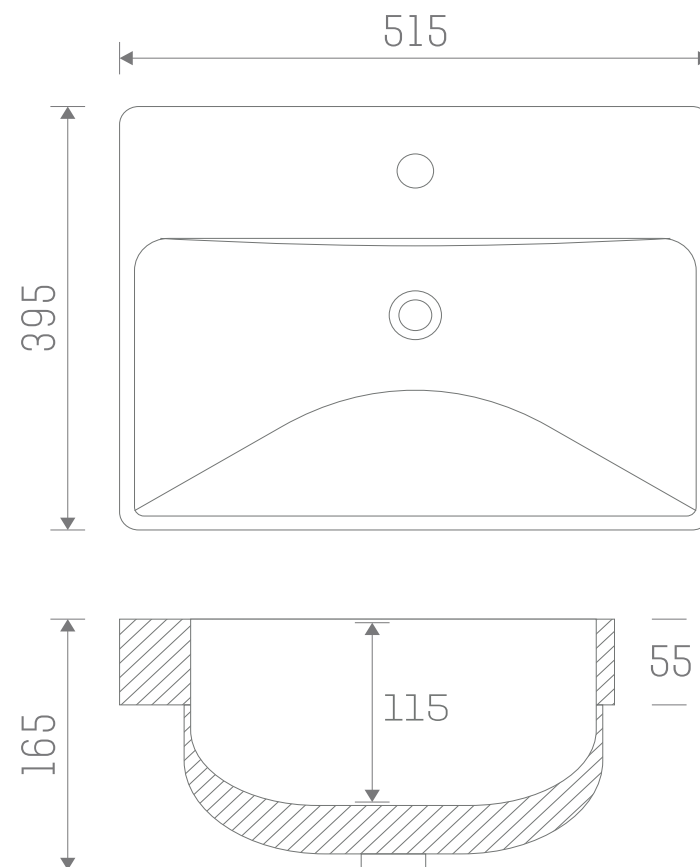

# Axel 500 Basin

**RANGE:** Axel

**SIZE:** H 165 x W 515 x D 395mm

**FINISH:** Gloss Ceramic

**TAP HOLE:** One

**OVERFLOW:** Yes

The information contained on this page was correct at date of issue. Fitting dimensions are provided as a guide only. Some variation may occur due to manufacturing tolerances. We pursue a policy of continuing improvement in design and performance of our products and so reserve the right to change specifications without prior notice.