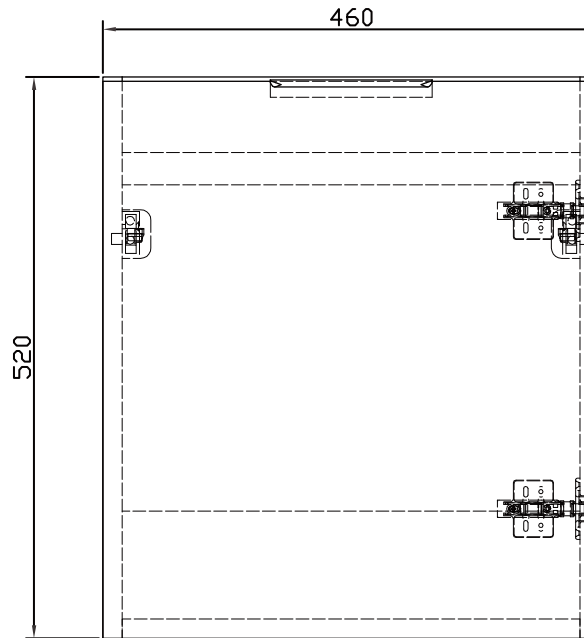

Axel 470mm Wall Unit Only

RANGE: AXEL CLOAKROOM

SIZE: H 520 x W 460 x D 290mm

FINISH: MATT / GLOSS

BASIN MATERIAL: CERAMIC

TAP HOLE(S): One

1 DOOR RIGHT
HAND HINGE ONLY

COLOUR OPTIONS:

FOREST GREEN
(MATT)

DEEP BLUE
(MATT)

LEAD GREY
(MATT)

WHITE
(GLOSS)

The information contained on this page was correct at date of issue. Fitting dimensions are provided as a guide only. Some variation may occur due to manufacturing tolerances. We pursue a policy of continuing improvement in design and performance of our products and so reserve the right to change specifications without prior notice.