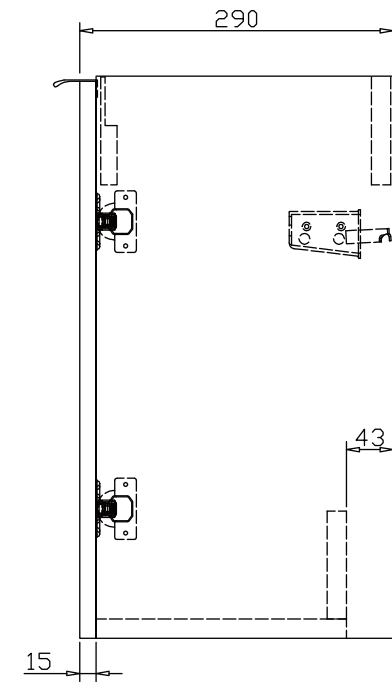

Axel 470mm Wall Unit Only

RANGE: AXEL CLOAKROOM

SIZE: H 520 x W 460 x D 290mm

FINISH: MATT / GLOSS

BASIN MATERIAL: CERAMIC

TAP HOLE(S): One

1 DOOR RIGHT
HAND HINGE ONLY

COLOUR OPTIONS:

FOREST GREEN
(MATT)

DEEP BLUE
(MATT)

LEAD GREY
(MATT)

WHITE
(GLOSS)

The information contained on this page was correct at date of issue. Fitting dimensions are provided as a guide only. Some variation may occur due to manufacturing tolerances. We pursue a policy of continuing improvement in design and performance of our products and so reserve the right to change specifications without prior notice.