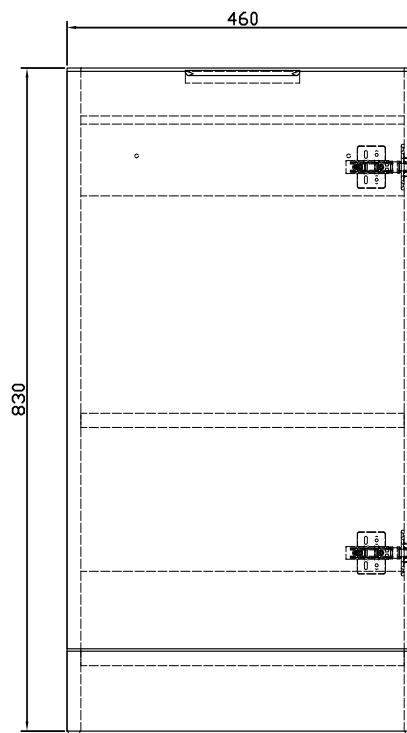

# Axel 470mm Floor Unit Only

**RANGE:** AXEL CLOAKROOM

**SIZE:** H 830 x W 460 x D 290mm

**FINISH:** MATT / GLOSS

**BASIN MATERIAL:** CERAMIC

**TAP HOLE(S):** One

1 DOOR RIGHT  
HAND HINGE ONLY

## COLOUR OPTIONS:

FOREST GREEN  
(MATT)

DEEP BLUE  
(MATT)

LEAD GREY  
(MATT)

WHITE  
(GLOSS)

The information contained on this page was correct at date of issue. Fitting dimensions are provided as a guide only. Some variation may occur due to manufacturing tolerances. We pursue a policy of continuing improvement in design and performance of our products and so reserve the right to change specifications without prior notice.