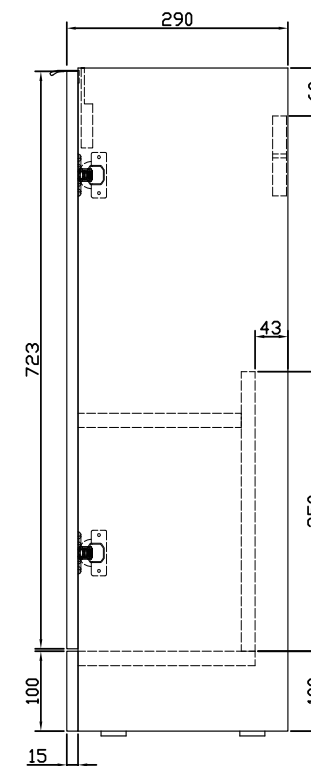

# Axel 470mm Floor Unit Only

**RANGE:** AXEL CLOAKROOM

**SIZE:** H 830 x W 460 x D 290mm

**FINISH:** MATT / GLOSS

**BASIN MATERIAL:** CERAMIC

**TAP HOLE(S):** One

1 DOOR RIGHT  
HAND HINGE ONLY

## COLOUR OPTIONS:

FOREST GREEN  
(MATT)

DEEP BLUE  
(MATT)

LEAD GREY  
(MATT)

WHITE  
(GLOSS)

The information contained on this page was correct at date of issue. Fitting dimensions are provided as a guide only. Some variation may occur due to manufacturing tolerances. We pursue a policy of continuing improvement in design and performance of our products and so reserve the right to change specifications without prior notice.