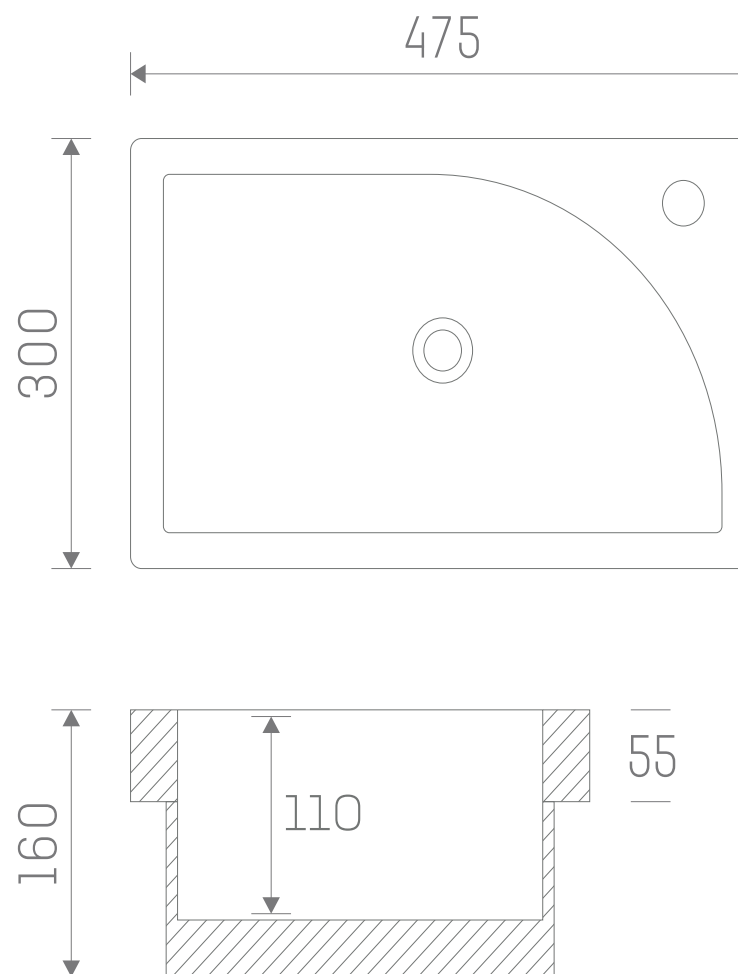

# Axel 470mm Basin

**RANGE:** AXEL CLOAKROOM  
**SIZE:** H 160 x W 475 x D 300mm  
**FINISH:** MATT / GLOSS  
**BASIN MATERIAL:** CERAMIC  
**TAP HOLE(S):** One

The information contained on this page was correct at date of issue. Fitting dimensions are provided as a guide only. Some variation may occur due to manufacturing tolerances. We pursue a policy of continuing improvement in design and performance of our products and so reserve the right to change specifications without prior notice.