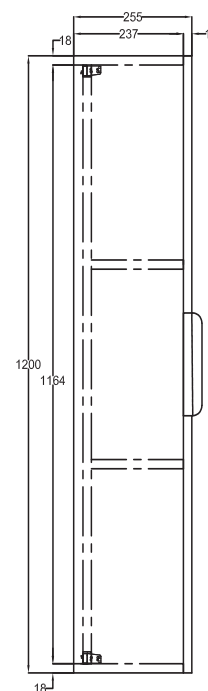

# Axel 1 Door Tall Boy Reversible

**RANGE:** Axel

**SIZE:** H 522 x W 962 x D 505mm

**FINISH:** Gloss/Matt

## COLOUR OPTIONS:

Forest Green  
Matt

Deep Blue  
Matt

Lead Grey  
Matt

White  
Gloss

The information contained on this page was correct at date of issue. Fitting dimensions are provided as a guide only. Some variation may occur due to manufacturing tolerances. We pursue a policy of continuing improvement in design and performance of our products and so reserve the right to change specifications without prior notice.