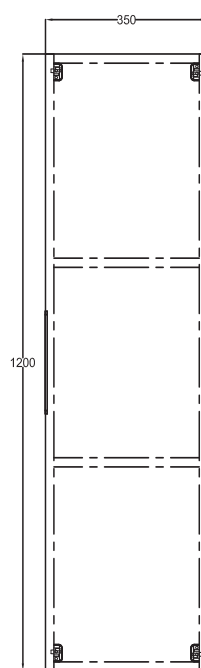

# Axel 1 Door Tall Boy Reversible

**RANGE:** Axel

**SIZE:** H 522 x W 962 x D 505mm

**FINISH:** Gloss/Matt

## COLOUR OPTIONS:

Forest Green  
Matt

Deep Blue  
Matt

Lead Grey  
Matt

White  
Gloss

The information contained on this page was correct at date of issue. Fitting dimensions are provided as a guide only. Some variation may occur due to manufacturing tolerances. We pursue a policy of continuing improvement in design and performance of our products and so reserve the right to change specifications without prior notice.