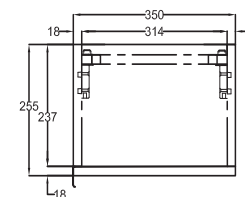

# Axel 1 Door Tall Boy Reversible

**RANGE:** Axel

**SIZE:** H 522 x W 962 x D 505mm

**FINISH:** Gloss/Matt

## COLOUR OPTIONS:

Forest Green  
Matt

Deep Blue  
Matt

Lead Grey  
Matt

White  
Gloss

The information contained on this page was correct at date of issue. Fitting dimensions are provided as a guide only. Some variation may occur due to manufacturing tolerances. We pursue a policy of continuing improvement in design and performance of our products and so reserve the right to change specifications without prior notice.