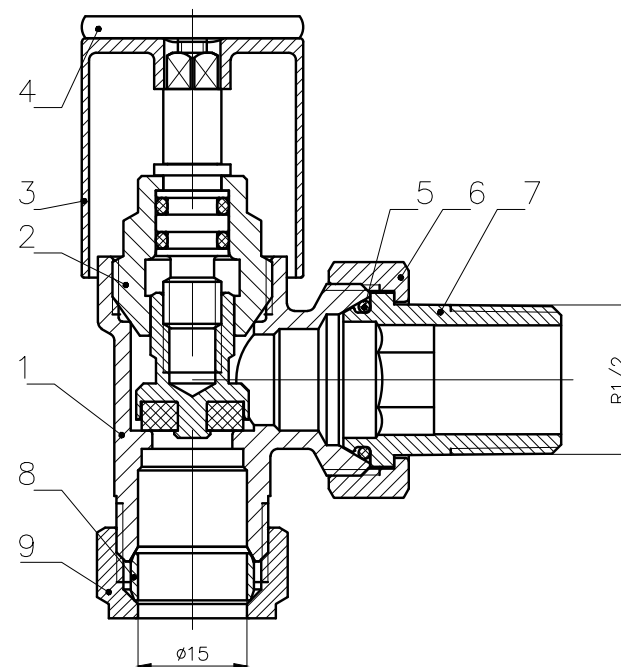

Round Angled Radiator Valves

CODE: MLVAWHROAN

FINISH: WHITE

NOTE: PAIR

Please note due to manufacturing tolerances pipe centres may vary by +/- 10mm, we recommend that pipe work is not altered until your towel rail / radiator is on site. The information contained on this page was correct at date of issue. Fitting dimensions are provided as a guide only. We pursue a policy of continuing improvement in design and performance of our products and so reserve the right to change specifications without prior notice.