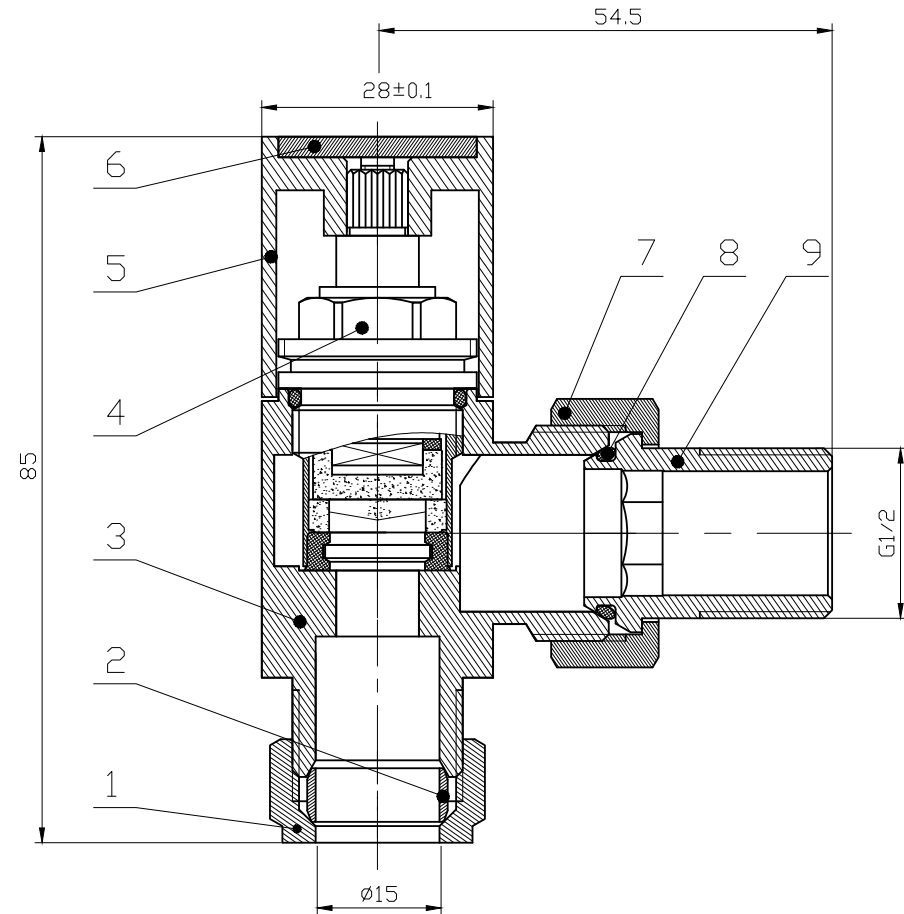

Square Angled Radiator Valves

CODE: MLVASQAN

FINISH: CHROME

NOTE: PAIR

Please note due to manufacturing tolerances pipe centres may vary by +/- 10mm, we recommend that pipe work is not altered until your towel rail / radiator is on site. The information contained on this page was correct at date of issue. Fitting dimensions are provided as a guide only. We pursue a policy of continuing improvement in design and performance of our products and so reserve the right to change specifications without prior notice.