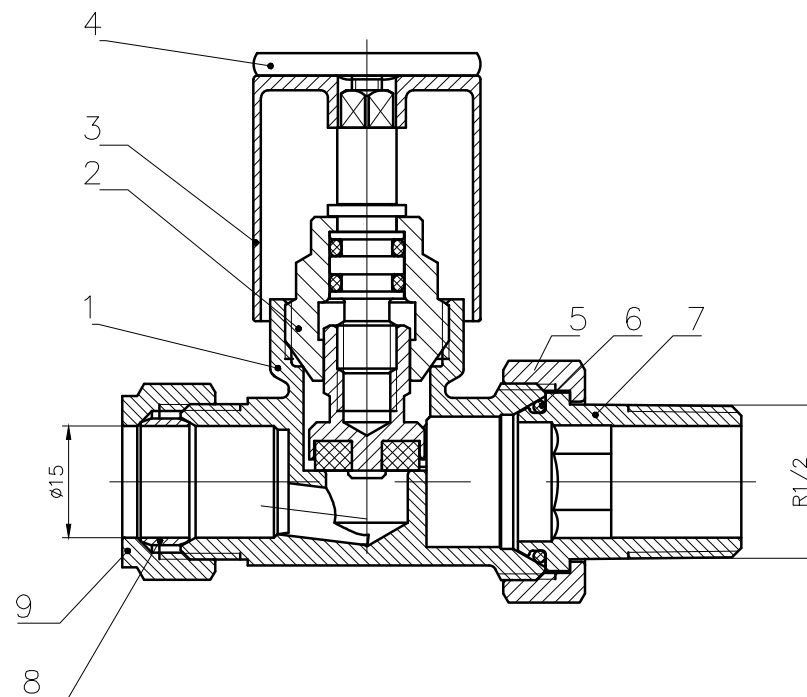

# Round Straight Radiator Valves

**CODE:** MLVAROST

**FINISH:** CHROME

**NOTE:** PAIR

Please note due to manufacturing tolerances pipe centres may vary by +/- 10mm, we recommend that pipe work is not altered until your towel rail / radiator is on site. The information contained on this page was correct at date of issue. Fitting dimensions are provided as a guide only. We pursue a policy of continuing improvement in design and performance of our products and so reserve the right to change specifications without prior notice.