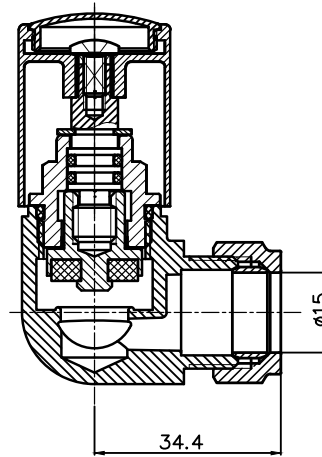

Corner Radiator Valves

CODE: MLVAROCO

FINISH: CHROME

NOTE: PAIR

Please note due to manufacturing tolerances pipe centres may vary by +/- 10mm, we recommend that pipe work is not altered until your towel rail / radiator is on site. The information contained on this page was correct at date of issue. Fitting dimensions are provided as a guide only. We pursue a policy of continuing improvement in design and performance of our products and so reserve the right to change specifications without prior notice.