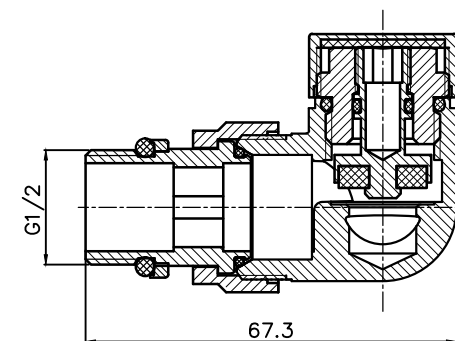

Corner Radiator Valves

CODE: MLVAROCO

FINISH: CHROME

NOTE: PAIR

Please note due to manufacturing tolerances pipe centres may vary by +/- 10mm, we recommend that pipe work is not altered until your towel rail / radiator is on site. The information contained on this page was correct at date of issue. Fitting dimensions are provided as a guide only. We pursue a policy of continuing improvement in design and performance of our products and so reserve the right to change specifications without prior notice.