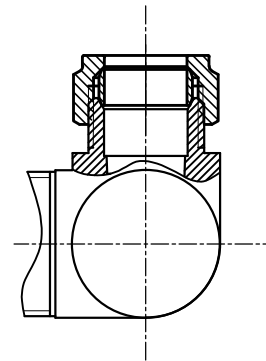

Corner Radiator Valves

CODE: MLVAROCO

FINISH: CHROME

NOTE: PAIR

Please note due to manufacturing tolerances pipe centres may vary by +/- 10mm, we recommend that pipe work is not altered until your towel rail / radiator is on site. The information contained on this page was correct at date of issue. Fitting dimensions are provided as a guide only. We pursue a policy of continuing improvement in design and performance of our products and so reserve the right to change specifications without prior notice.