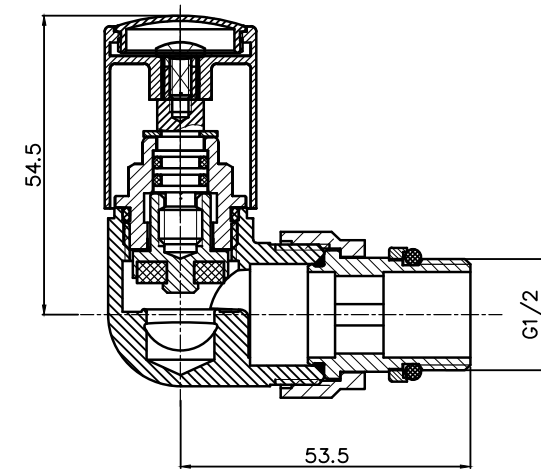

Corner Radiator Valves

CODE: MLVAROCO

FINISH: CHROME

NOTE: PAIR

Please note due to manufacturing tolerances pipe centres may vary by +/- 10mm, we recommend that pipe work is not altered until your towel rail / radiator is on site. The information contained on this page was correct at date of issue. Fitting dimensions are provided as a guide only. We pursue a policy of continuing improvement in design and performance of our products and so reserve the right to change specifications without prior notice.