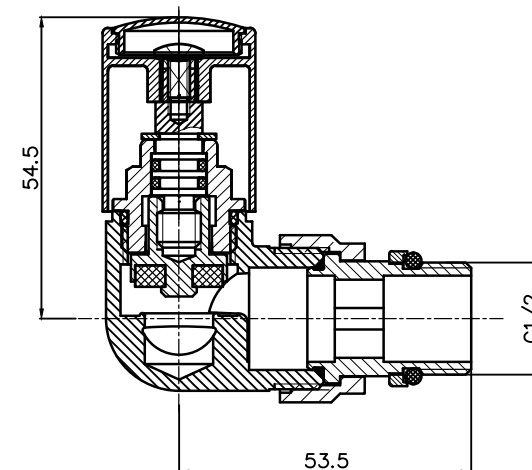

Corner Radiator Valves Gun Metal Pair

CODE: MLVAROCOGM

FINISH: GUN METAL

NOTE: PAIR

Please note due to manufacturing tolerances pipe centres may vary by +/- 10mm, we recommend that pipe work is not altered until your towel rail / radiator is on site. The information contained on this page was correct at date of issue. Fitting dimensions are provided as a guide only. We pursue a policy of continuing improvement in design and performance of our products and so reserve the right to change specifications without prior notice.