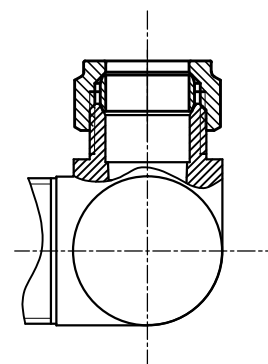

Corner Radiator Valves Gun Metal Pair

CODE: MLVAROCOGM

FINISH: GUN METAL

NOTE: PAIR

Please note due to manufacturing tolerances pipe centres may vary by +/- 10mm, we recommend that pipe work is not altered until your towel rail / radiator is on site. The information contained on this page was correct at date of issue. Fitting dimensions are provided as a guide only. We pursue a policy of continuing improvement in design and performance of our products and so reserve the right to change specifications without prior notice.