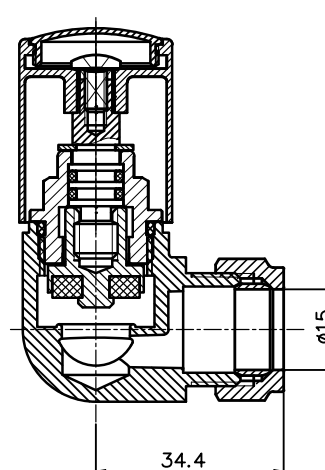

Corner Radiator Valves Gun Metal Pair

CODE: MLVAROCOGM

FINISH: GUN METAL

NOTE: PAIR

Please note due to manufacturing tolerances pipe centres may vary by +/- 10mm, we recommend that pipe work is not altered until your towel rail / radiator is on site. The information contained on this page was correct at date of issue. Fitting dimensions are provided as a guide only. We pursue a policy of continuing improvement in design and performance of our products and so reserve the right to change specifications without prior notice.