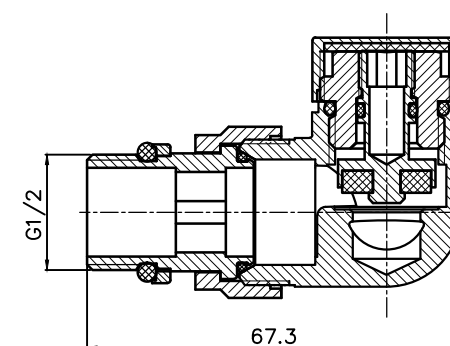

Corner Radiator Valves Gun Metal Pair

CODE: MLVAROCOGM

FINISH: GUN METAL

NOTE: PAIR

Please note due to manufacturing tolerances pipe centres may vary by +/- 10mm, we recommend that pipe work is not altered until your towel rail / radiator is on site. The information contained on this page was correct at date of issue. Fitting dimensions are provided as a guide only. We pursue a policy of continuing improvement in design and performance of our products and so reserve the right to change specifications without prior notice.