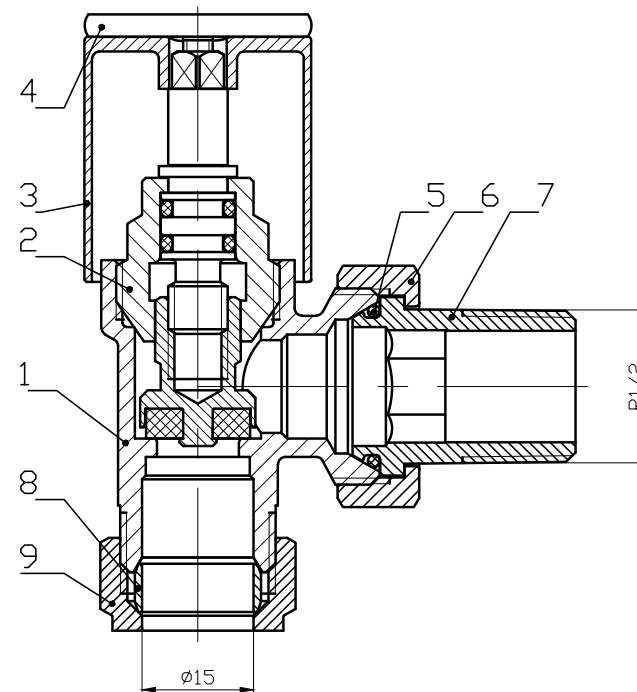

Round Angled Radiator Valves

CODE: MLVAROAN

FINISH: CHROME

NOTE: PAIR

Please note due to manufacturing tolerances pipe centres may vary by +/- 10mm, we recommend that pipe work is not altered until your towel rail / radiator is on site. The information contained on this page was correct at date of issue. Fitting dimensions are provided as a guide only. We pursue a policy of continuing improvement in design and performance of our products and so reserve the right to change specifications without prior notice.