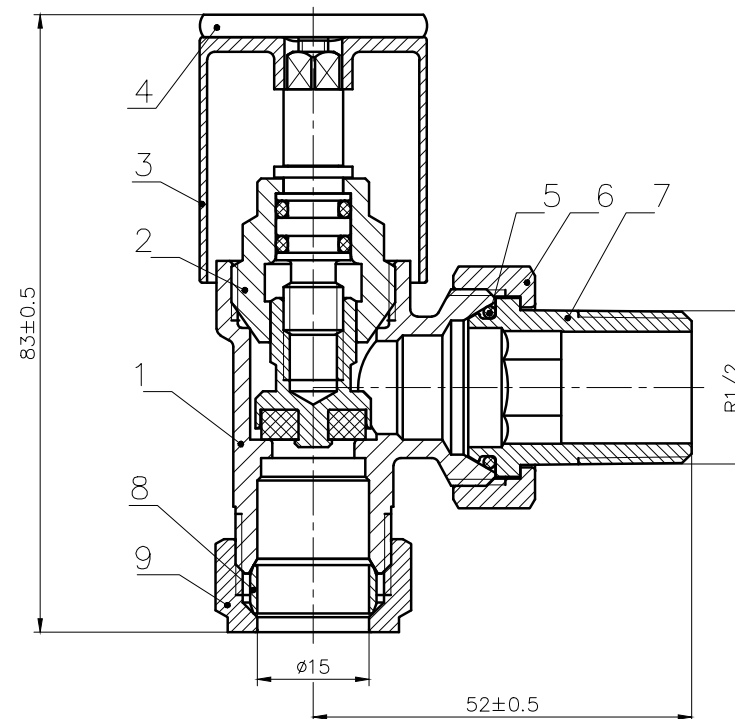

Round Angled Radiator Valves

CODE: MLVABLROAN

FINISH: BLACK

NOTE: PAIR

Please note due to manufacturing tolerances pipe centres may vary by +/- 10mm, we recommend that pipe work is not altered until your towel rail / radiator is on site. The information contained on this page was correct at date of issue. Fitting dimensions are provided as a guide only. We pursue a policy of continuing improvement in design and performance of our products and so reserve the right to change specifications without prior notice.