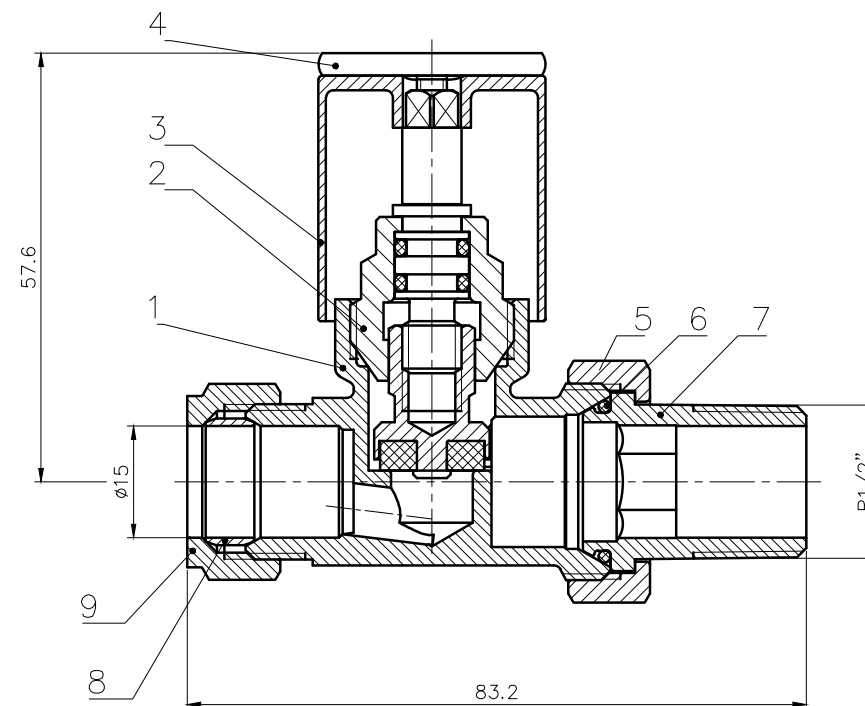

Round Straight Radiator Valves

CODE: MLVAANROST

FINISH: ANTHRACITE

NOTE: PAIR

Please note due to manufacturing tolerances pipe centres may vary by +/- 10mm, we recommend that pipe work is not altered until your towel rail / radiator is on site. The information contained on this page was correct at date of issue. Fitting dimensions are provided as a guide only. We pursue a policy of continuing improvement in design and performance of our products and so reserve the right to change specifications without prior notice.