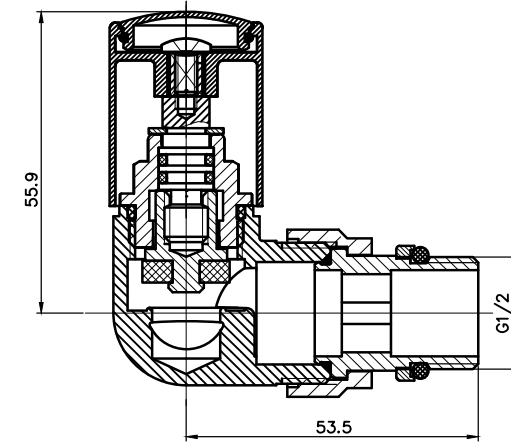

Corner Radiator Valves

CODE: MLVAANROCOAN

FINISH: ANTHRACITE

NOTE: PAIR

Please note due to manufacturing tolerances pipe centres may vary by +/- 10mm, we recommend that pipe work is not altered until your towel rail / radiator is on site. The information contained on this page was correct at date of issue. Fitting dimensions are provided as a guide only. We pursue a policy of continuing improvement in design and performance of our products and so reserve the right to change specifications without prior notice.