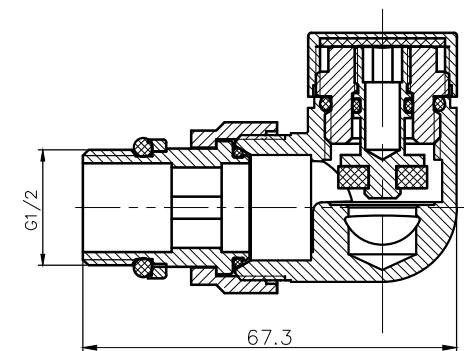

Corner Radiator Valves

CODE: MLVAANROCOAN

FINISH: ANTHRACITE

NOTE: PAIR

Please note due to manufacturing tolerances pipe centres may vary by +/- 10mm, we recommend that pipe work is not altered until your towel rail / radiator is on site. The information contained on this page was correct at date of issue. Fitting dimensions are provided as a guide only. We pursue a policy of continuing improvement in design and performance of our products and so reserve the right to change specifications without prior notice.