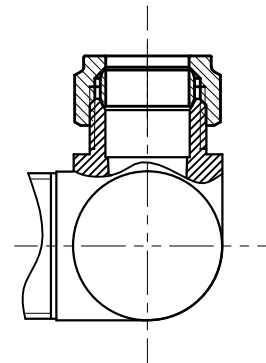

Corner Radiator Valves

CODE: MLVAANROCOAN

FINISH: ANTHRACITE

NOTE: PAIR

Please note due to manufacturing tolerances pipe centres may vary by +/- 10mm, we recommend that pipe work is not altered until your towel rail / radiator is on site. The information contained on this page was correct at date of issue. Fitting dimensions are provided as a guide only. We pursue a policy of continuing improvement in design and performance of our products and so reserve the right to change specifications without prior notice.