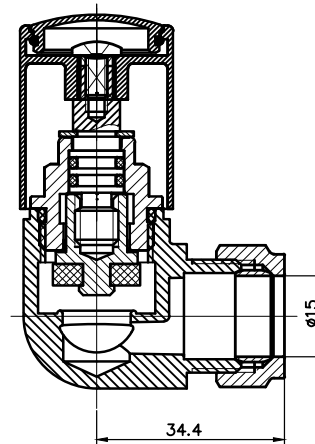

Corner Radiator Valves

CODE: MLVAANROCOAN

FINISH: ANTHRACITE

NOTE: PAIR

Please note due to manufacturing tolerances pipe centres may vary by +/- 10mm, we recommend that pipe work is not altered until your towel rail / radiator is on site. The information contained on this page was correct at date of issue. Fitting dimensions are provided as a guide only. We pursue a policy of continuing improvement in design and performance of our products and so reserve the right to change specifications without prior notice.