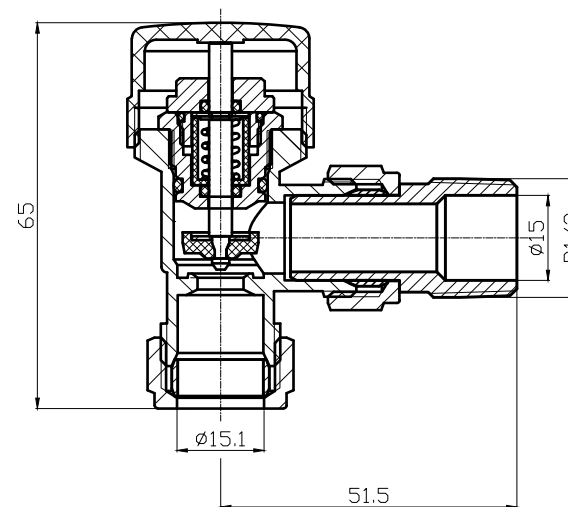

Round Angled Thermostatic Radiator Valves

CODE: MLTRVCRAN

FINISH: CHROME

NOTE: PAIR

Please note due to manufacturing tolerances pipe centres may vary by +/- 10mm, we recommend that pipe work is not altered until your towel rail / radiator is on site. The information contained on this page was correct at date of issue. Fitting dimensions are provided as a guide only. We pursue a policy of continuing improvement in design and performance of our products and so reserve the right to change specifications without prior notice.