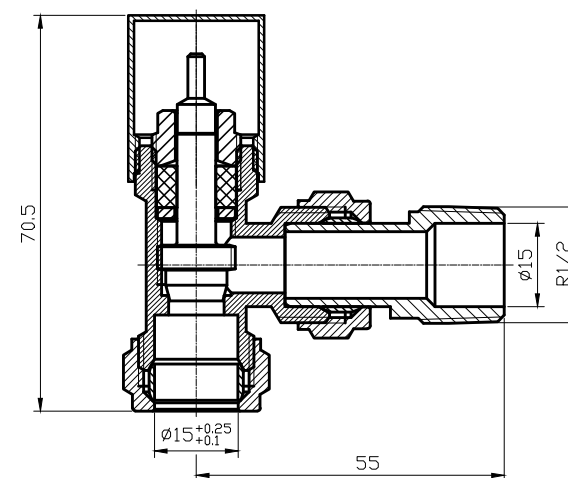

Round Angled Thermostatic Radiator Valves

CODE: MLTRVCRAN

FINISH: CHROME

NOTE: PAIR

Please note due to manufacturing tolerances pipe centres may vary by +/- 10mm, we recommend that pipe work is not altered until your towel rail / radiator is on site. The information contained on this page was correct at date of issue. Fitting dimensions are provided as a guide only. We pursue a policy of continuing improvement in design and performance of our products and so reserve the right to change specifications without prior notice.