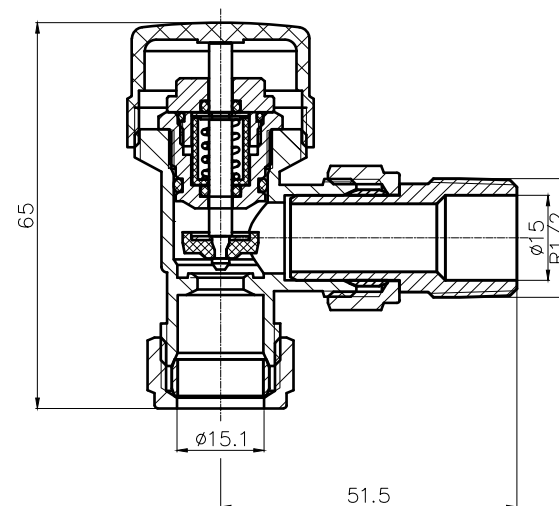

Round Angled Thermostatic Radiator Valves

CODE: MLTRVANAN

FINISH: ANTHRACITE

NOTE: PAIR

Please note due to manufacturing tolerances pipe centres may vary by +/- 10mm, we recommend that pipe work is not altered until your towel rail / radiator is on site. The information contained on this page was correct at date of issue. Fitting dimensions are provided as a guide only. We pursue a policy of continuing improvement in design and performance of our products and so reserve the right to change specifications without prior notice.