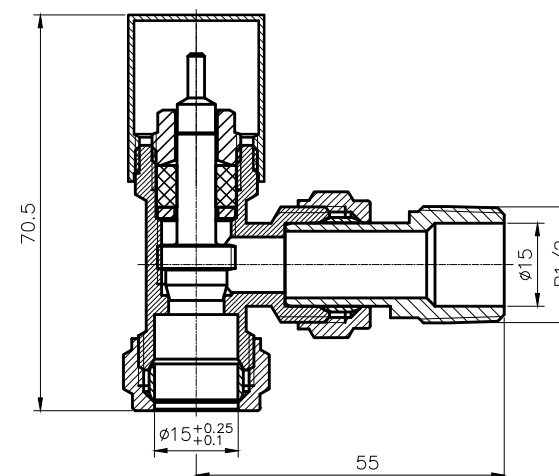

Round Angled Thermostatic Radiator Valves

CODE: MLTRVANAN

FINISH: ANTHRACITE

NOTE: PAIR

Please note due to manufacturing tolerances pipe centres may vary by +/- 10mm, we recommend that pipe work is not altered until your towel rail / radiator is on site. The information contained on this page was correct at date of issue. Fitting dimensions are provided as a guide only. We pursue a policy of continuing improvement in design and performance of our products and so reserve the right to change specifications without prior notice.