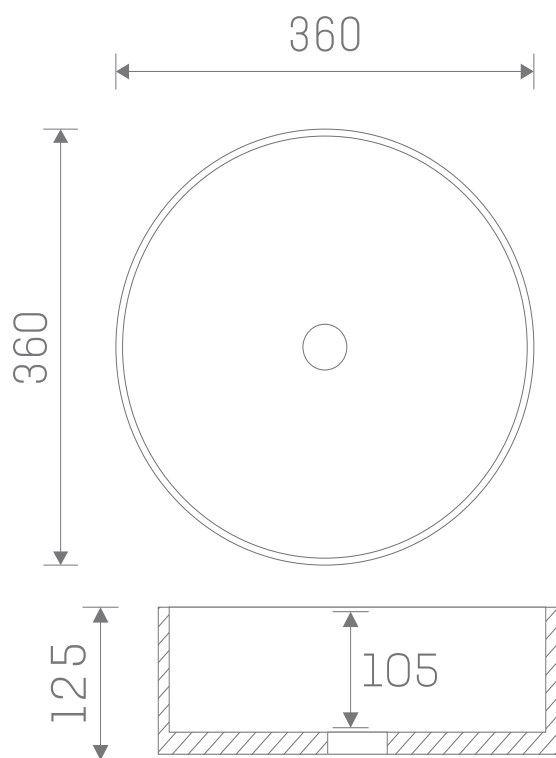

Lagos Freestanding Ceramic Basin with Striped Texture

SIZE: H 125 X W 360 X D 360 mm

MATERIAL: Ceramic

COLOUR/FINISH: White Gloss

The information contained on this page was correct at date of issue. Fitting dimensions are provided as a guide only. Some variation may occur due to manufacturing tolerances. We pursue a policy of continuing improvement in design and performance of our products and so reserve the right to change specifications without prior notice.