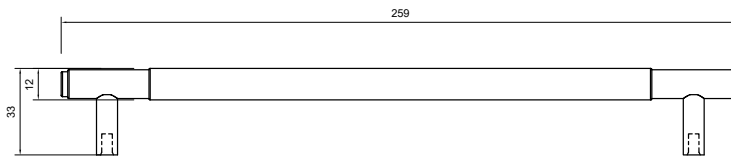

Ezra Knurled 259mm

FINISH: Chrome, Matt Black, Brushed Brass, Gun Metal

SUITABLE FOR:

- Ezra 500 Unit
- Fitted Furniture

The information contained on this page was correct at date of issue. Fitting dimensions are provided as a guide only. Some variation may occur due to manufacturing tolerances. We pursue a policy of continuing improvement in design and performance of our products and so reserve the right to change specifications without prior notice.