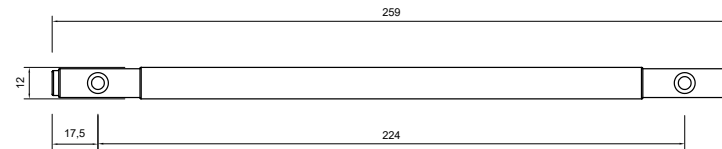

Ezra Knurled 259mm

FINISH: Chrome, Matt Black, Brushed Brass, Gun Metal

SUITABLE FOR:

- Ezra 500 Unit
- Fitted Furniture

The information contained on this page was correct at date of issue. Fitting dimensions are provided as a guide only. Some variation may occur due to manufacturing tolerances. We pursue a policy of continuing improvement in design and performance of our products and so reserve the right to change specifications without prior notice.