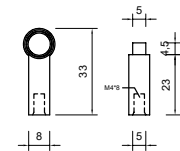

Ezra Knurled 259mm

FINISH: Chrome, Matt Black, Brushed Brass, Gun Metal

SUITABLE FOR:

- Ezra 500 Unit
- Fitted Furniture

The information contained on this page was correct at date of issue. Fitting dimensions are provided as a guide only. Some variation may occur due to manufacturing tolerances. We pursue a policy of continuing improvement in design and performance of our products and so reserve the right to change specifications without prior notice.