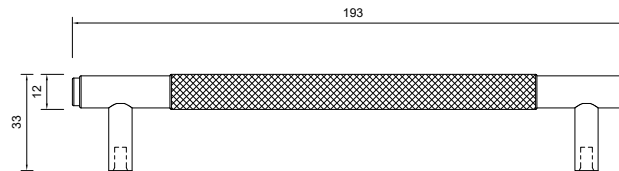

Ezra Knurled 193mm

FINISH: Chrome, Matt Black, Brushed Brass, Gun Metal

SUITABLE FOR:

- Fitted Furniture

The information contained on this page was correct at date of issue. Fitting dimensions are provided as a guide only. Some variation may occur due to manufacturing tolerances. We pursue a policy of continuing improvement in design and performance of our products and so reserve the right to change specifications without prior notice.