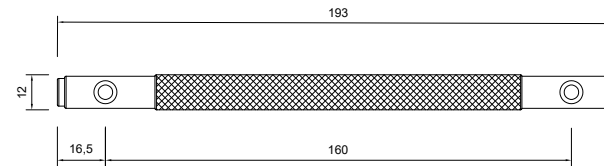

Ezra Knurled 193mm

FINISH: Chrome, Matt Black, Brushed Brass, Gun Metal

SUITABLE FOR:

- Fitted Furniture

The information contained on this page was correct at date of issue. Fitting dimensions are provided as a guide only. Some variation may occur due to manufacturing tolerances. We pursue a policy of continuing improvement in design and performance of our products and so reserve the right to change specifications without prior notice.