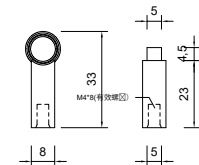

Ezra Knurled 193mm

FINISH: Chrome, Matt Black, Brushed Brass, Gun Metal

SUITABLE FOR:

- Fitted Furniture

The information contained on this page was correct at date of issue. Fitting dimensions are provided as a guide only. Some variation may occur due to manufacturing tolerances. We pursue a policy of continuing improvement in design and performance of our products and so reserve the right to change specifications without prior notice.