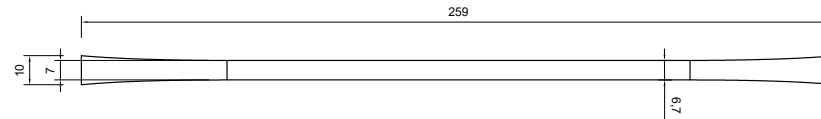

Ezra 259mm

FINISH: Chrome, Matt Black, Brushed Brass, Gun Metal

SUITABLE FOR:

- Ezra 500 Unit
- Fitted Furniture

The information contained on this page was correct at date of issue. Fitting dimensions are provided as a guide only. Some variation may occur due to manufacturing tolerances. We pursue a policy of continuing improvement in design and performance of our products and so reserve the right to change specifications without prior notice.