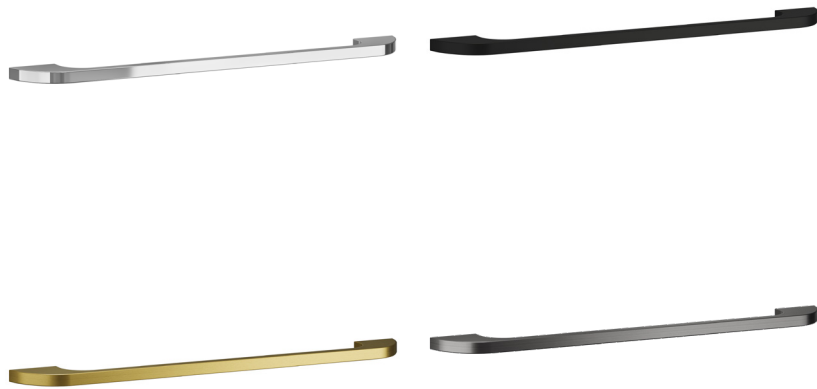

Ezra 259mm

FINISH: Chrome, Matt Black, Brushed Brass, Gun Metal

SUITABLE FOR:

- Ezra 500 Unit
- Fitted Furniture

The information contained on this page was correct at date of issue. Fitting dimensions are provided as a guide only. Some variation may occur due to manufacturing tolerances. We pursue a policy of continuing improvement in design and performance of our products and so reserve the right to change specifications without prior notice.