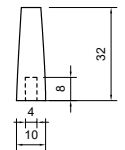

Ezra 259mm

FINISH: Chrome, Matt Black, Brushed Brass, Gun Metal

SUITABLE FOR:

- Ezra 500 Unit
- Fitted Furniture

The information contained on this page was correct at date of issue. Fitting dimensions are provided as a guide only. Some variation may occur due to manufacturing tolerances. We pursue a policy of continuing improvement in design and performance of our products and so reserve the right to change specifications without prior notice.