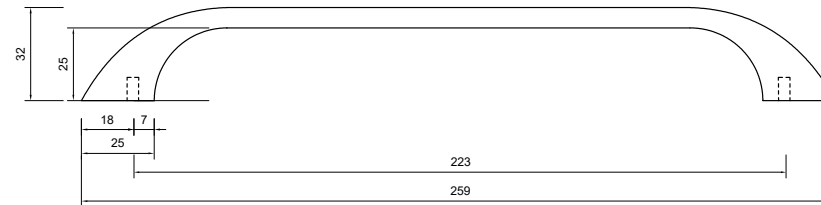

Ezra 259mm

FINISH: Chrome, Matt Black, Brushed Brass, Gun Metal

SUITABLE FOR:

- Ezra 500 Unit
- Fitted Furniture

The information contained on this page was correct at date of issue. Fitting dimensions are provided as a guide only. Some variation may occur due to manufacturing tolerances. We pursue a policy of continuing improvement in design and performance of our products and so reserve the right to change specifications without prior notice.