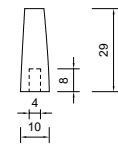

# Ezra 193mm

**FINISH:** Chrome, Matt Black, Brushed Brass, Gun Metal

**SUITABLE FOR:**

- Fitted Furniture

The information contained on this page was correct at date of issue. Fitting dimensions are provided as a guide only. Some variation may occur due to manufacturing tolerances. We pursue a policy of continuing improvement in design and performance of our products and so reserve the right to change specifications without prior notice.