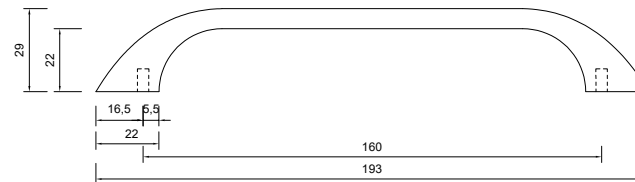

# Ezra 193mm

**FINISH:** Chrome, Matt Black, Brushed Brass, Gun Metal

**SUITABLE FOR:**

- Fitted Furniture

The information contained on this page was correct at date of issue. Fitting dimensions are provided as a guide only. Some variation may occur due to manufacturing tolerances. We pursue a policy of continuing improvement in design and performance of our products and so reserve the right to change specifications without prior notice.