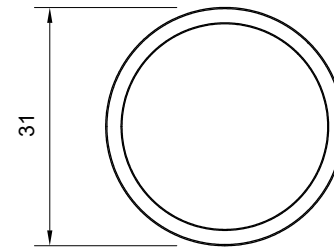

Clayton Knob

FINISH: Chrome, Matt Black, Brushed Brass, Gun Metal

SUITABLE FOR:

- Clayton Tall Boys
- Farnham Units
- Wiliton Units
- Fitted Furniture

The information contained on this page was correct at date of issue. Fitting dimensions are provided as a guide only. Some variation may occur due to manufacturing tolerances. We pursue a policy of continuing improvement in design and performance of our products and so reserve the right to change specifications without prior notice.