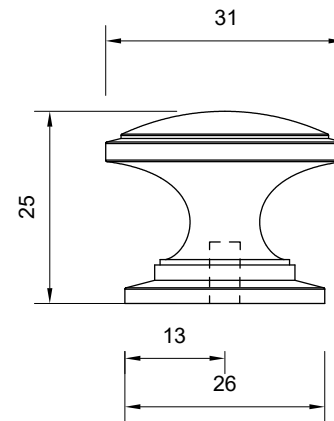

Clayton Knob

FINISH: Chrome, Matt Black, Brushed Brass, Gun Metal

SUITABLE FOR:

- Clayton Tall Boys
- Farnham Units
- Wiliton Units
- Fitted Furniture

The information contained on this page was correct at date of issue. Fitting dimensions are provided as a guide only. Some variation may occur due to manufacturing tolerances. We pursue a policy of continuing improvement in design and performance of our products and so reserve the right to change specifications without prior notice.