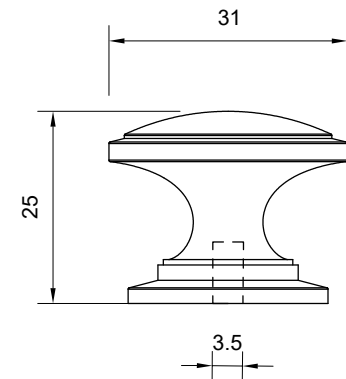

Clayton Knob

FINISH: Chrome, Matt Black, Brushed Brass, Gun Metal

SUITABLE FOR:

- Clayton Tall Boys
- Farnham Units
- Wiliton Units
- Fitted Furniture

The information contained on this page was correct at date of issue. Fitting dimensions are provided as a guide only. Some variation may occur due to manufacturing tolerances. We pursue a policy of continuing improvement in design and performance of our products and so reserve the right to change specifications without prior notice.