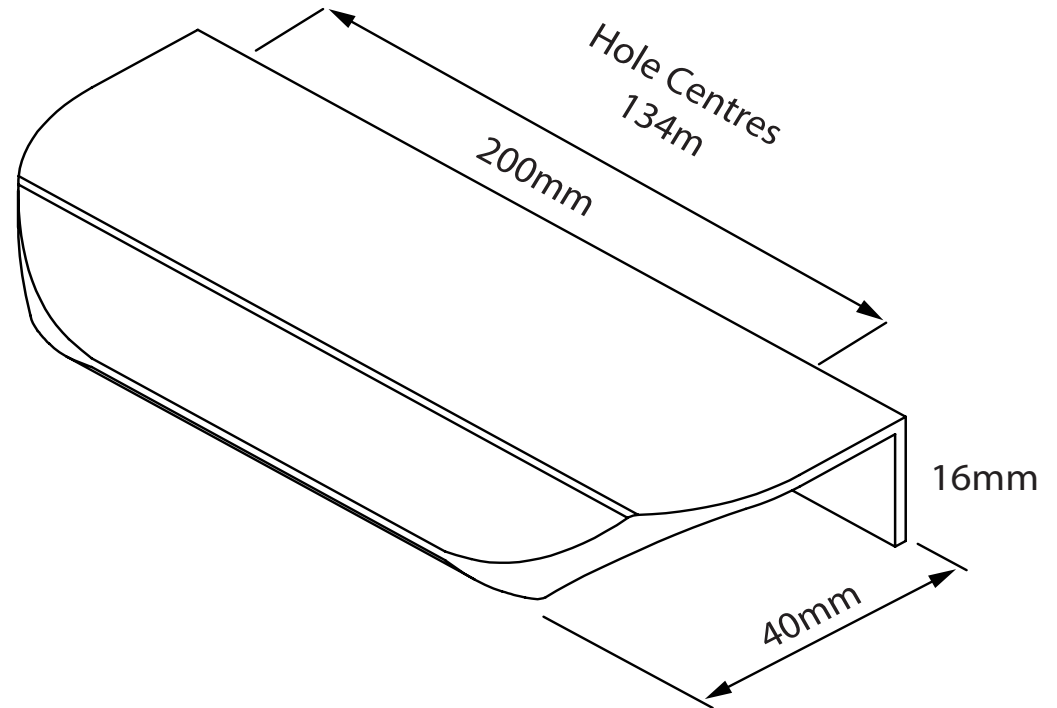

Calia 200mm

FINISH: Chrome, Matt Black, Brushed Brass, Gun Metal

SUITABLE FOR:

- Calia 450 & 500mm Units
- Fitted Furniture

The information contained on this page was correct at date of issue. Fitting dimensions are provided as a guide only. Some variation may occur due to manufacturing tolerances. We pursue a policy of continuing improvement in design and performance of our products and so reserve the right to change specifications without prior notice.