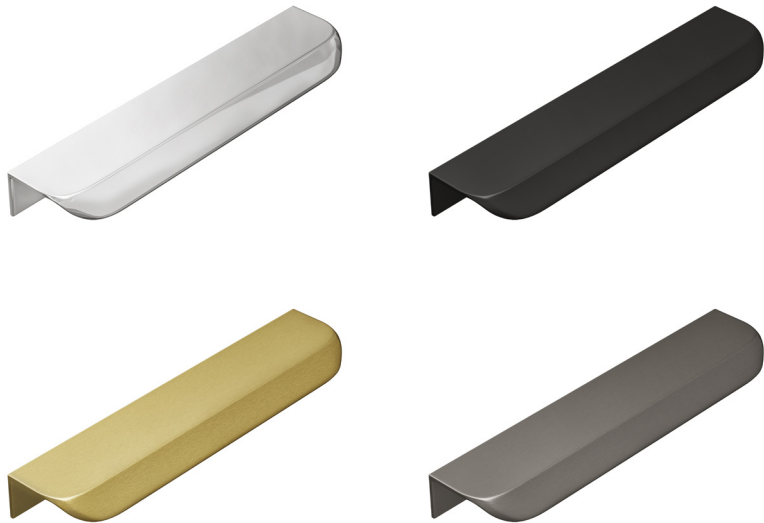

Calia 200mm

FINISH: Chrome, Matt Black, Brushed Brass, Gun Metal

SUITABLE FOR:

- Calia 450 & 500mm Units
- Fitted Furniture

The information contained on this page was correct at date of issue. Fitting dimensions are provided as a guide only. Some variation may occur due to manufacturing tolerances. We pursue a policy of continuing improvement in design and performance of our products and so reserve the right to change specifications without prior notice.