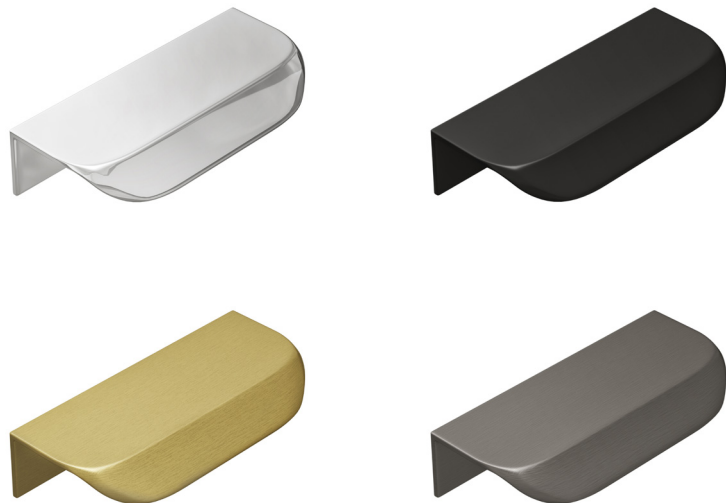

Calia 100mm

FINISH: Chrome, Matt Black, Brushed Brass, Gun Metal

SUITABLE FOR:

- Calia 450 & 500mm Units
- Fitted Furniture

The information contained on this page was correct at date of issue. Fitting dimensions are provided as a guide only. Some variation may occur due to manufacturing tolerances. We pursue a policy of continuing improvement in design and performance of our products and so reserve the right to change specifications without prior notice.