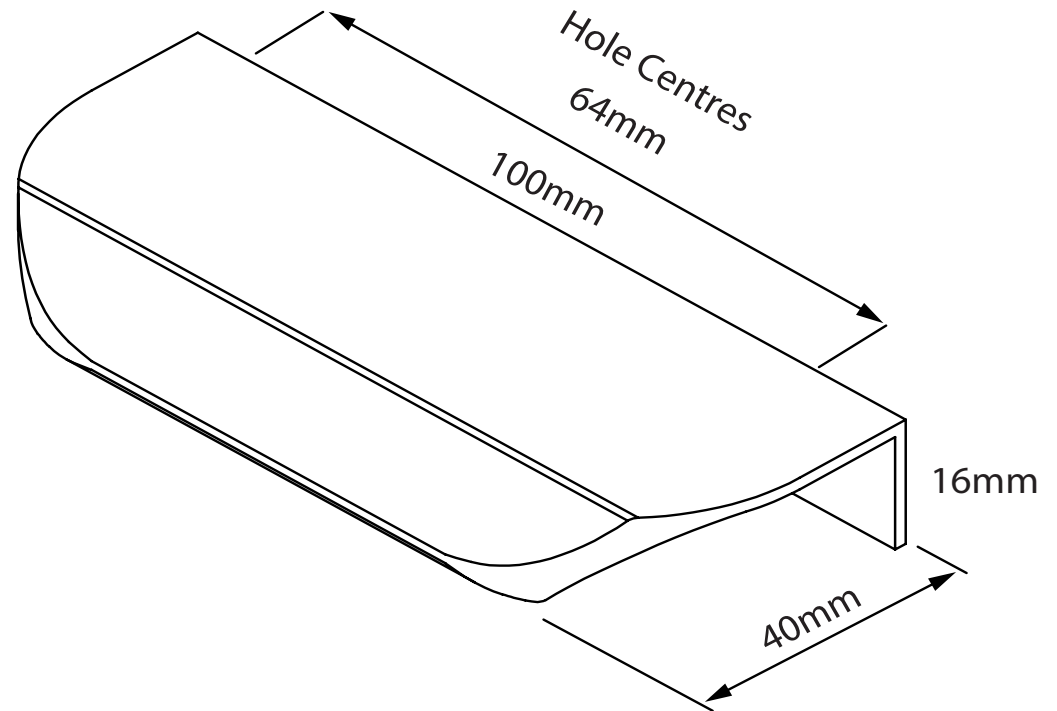

Calia 100mm

FINISH: Chrome, Matt Black, Brushed Brass, Gun Metal

SUITABLE FOR:

- Calia 450 & 500mm Units
- Fitted Furniture

The information contained on this page was correct at date of issue. Fitting dimensions are provided as a guide only. Some variation may occur due to manufacturing tolerances. We pursue a policy of continuing improvement in design and performance of our products and so reserve the right to change specifications without prior notice.