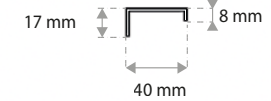

**FINISH:** Chrome, Matt Black, Brushed Brass, Gun Metal

**SUITABLE FOR:**

- Bonita 600/800mm Wall Unit

The information contained on this page was correct at date of issue. Fitting dimensions are provided as a guide only. Some variation may occur due to manufacturing tolerances. We pursue a policy of continuing improvement in design and performance of our products and so reserve the right to change specifications without prior notice.