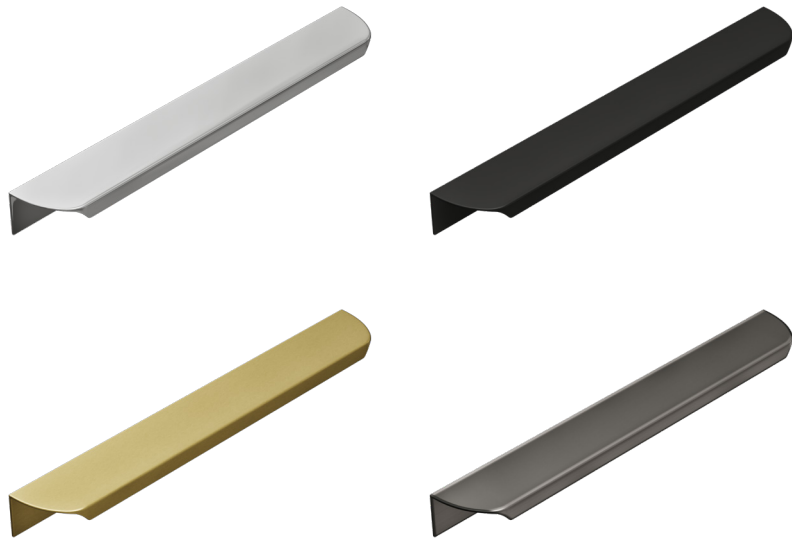

**FINISH:** Chrome, Matt Black, Brushed Brass, Gun Metal

**SUITABLE FOR:**

- Bonita 600/800mm Wall Unit

The information contained on this page was correct at date of issue. Fitting dimensions are provided as a guide only. Some variation may occur due to manufacturing tolerances. We pursue a policy of continuing improvement in design and performance of our products and so reserve the right to change specifications without prior notice.