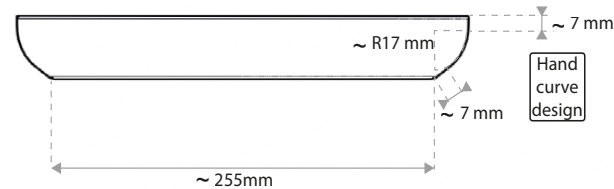

**FINISH:** Chrome, Matt Black, Brushed Brass, Gun Metal

**SUITABLE FOR:**

- Bonita 600/800mm Wall Unit

The information contained on this page was correct at date of issue. Fitting dimensions are provided as a guide only. Some variation may occur due to manufacturing tolerances. We pursue a policy of continuing improvement in design and performance of our products and so reserve the right to change specifications without prior notice.