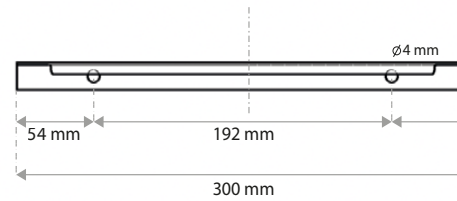

**FINISH:** Chrome, Matt Black, Brushed Brass, Gun Metal

**SUITABLE FOR:**

- Bonita 600/800mm Wall Unit

The information contained on this page was correct at date of issue. Fitting dimensions are provided as a guide only. Some variation may occur due to manufacturing tolerances. We pursue a policy of continuing improvement in design and performance of our products and so reserve the right to change specifications without prior notice.