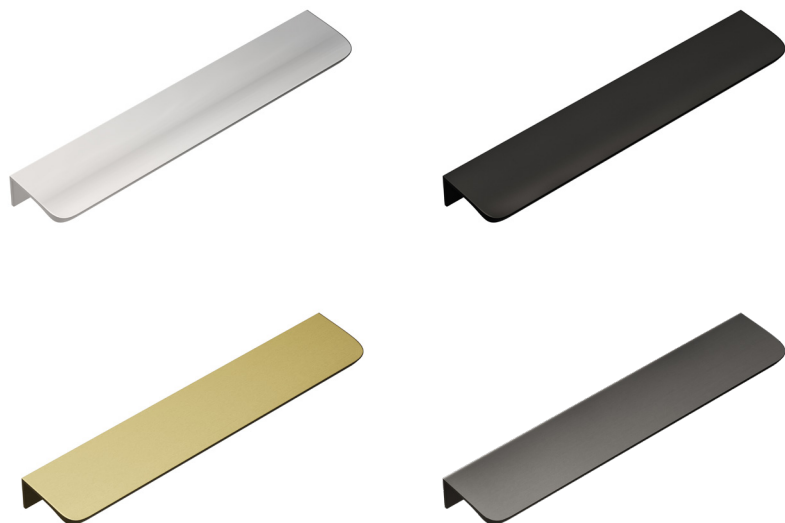

FINISH: Chrome, Matt Black, Brushed Brass, Gun Metal

SUITABLE FOR:

- Axel Cloackroom
- Axel 500/600/950mm Units
- Axel Tall Boy

The information contained on this page was correct at date of issue. Fitting dimensions are provided as a guide only. Some variation may occur due to manufacturing tolerances. We pursue a policy of continuing improvement in design and performance of our products and so reserve the right to change specifications without prior notice.