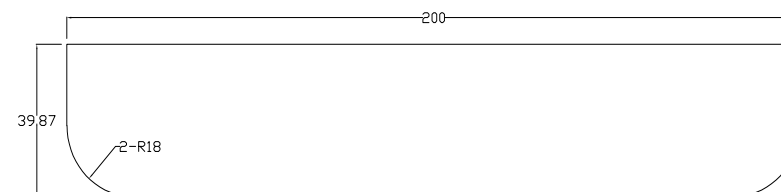

FINISH: Chrome, Matt Black, Brushed Brass, Gun Metal

SUITABLE FOR:

- Axel Cloackroom
- Axel 500/600/950mm Units
- Axel Tall Boy

The information contained on this page was correct at date of issue. Fitting dimensions are provided as a guide only. Some variation may occur due to manufacturing tolerances. We pursue a policy of continuing improvement in design and performance of our products and so reserve the right to change specifications without prior notice.