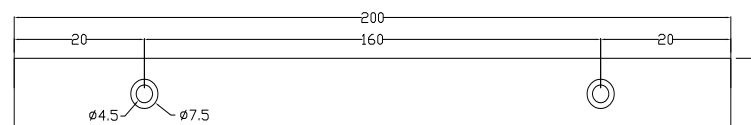

FINISH: Chrome, Matt Black, Brushed Brass, Gun Metal

SUITABLE FOR:

- Axel Cloackroom
- Axel 500/600/950mm Units
- Axel Tall Boy

The information contained on this page was correct at date of issue. Fitting dimensions are provided as a guide only. Some variation may occur due to manufacturing tolerances. We pursue a policy of continuing improvement in design and performance of our products and so reserve the right to change specifications without prior notice.