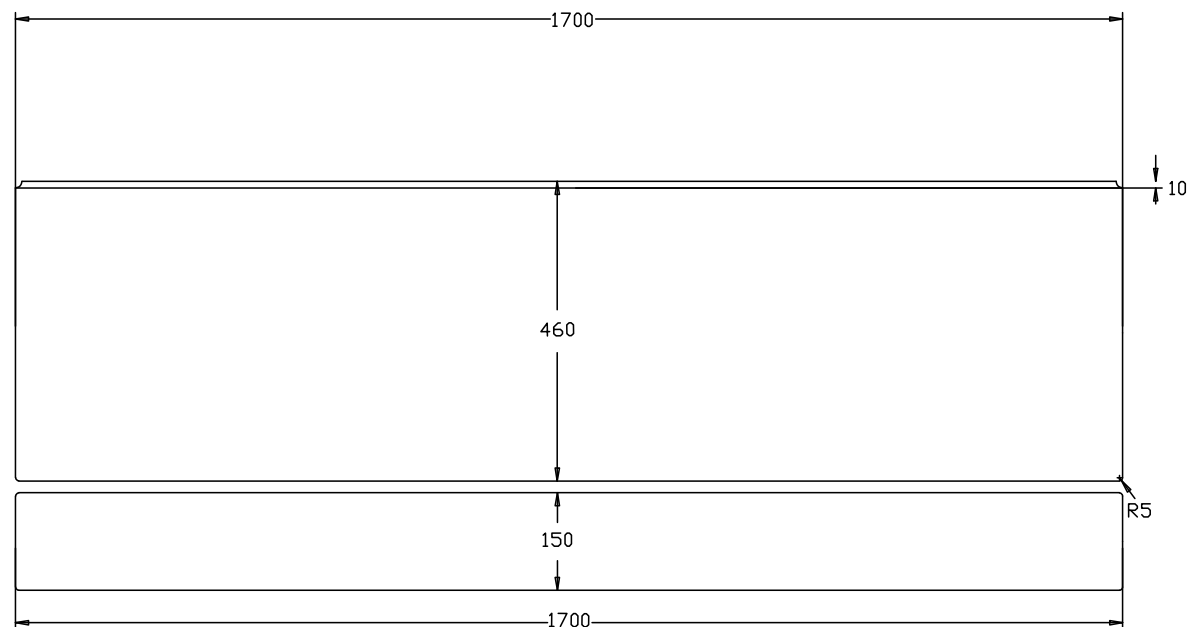

1700mm Adjustable End Bath Panel

ADDITIONAL INFORMATION:

- Comes in all Fitted Furniture Finishes

The information contained on this page was correct at date of issue. Fitting dimensions are provided as a guide only. Some variation may occur due to manufacturing tolerances. We pursue a policy of continuing improvement in design and performance of our products and so reserve the right to change specifications without prior notice.