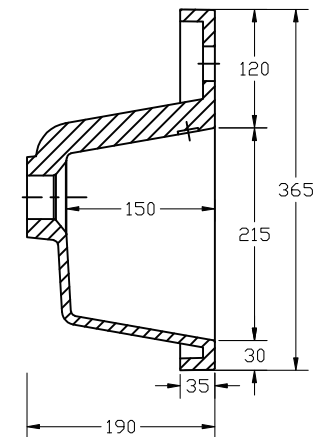

Stark Inline 500 Basin

SIZE(mm): W 500 x D 365 X H 190

CODE: MLST50IRBA

TAP HOLE(S): One

MATERIAL: Resin

The information contained on this page was correct at date of issue. Fitting dimensions are provided as a guide only. Some variation may occur due to manufacturing tolerances. We pursue a policy of continuing improvement in design and performance of our products and so reserve the right to change specifications without prior notice.