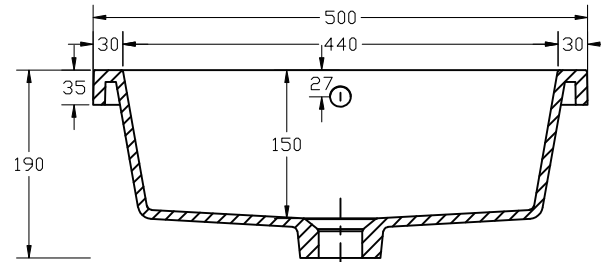

Stark Inline 500 Basin

SIZE(mm): W 500 x D 365 X H 190

CODE: MLST50IRBA

TAP HOLE(S): One

MATERIAL: Resin

The information contained on this page was correct at date of issue. Fitting dimensions are provided as a guide only. Some variation may occur due to manufacturing tolerances. We pursue a policy of continuing improvement in design and performance of our products and so reserve the right to change specifications without prior notice.