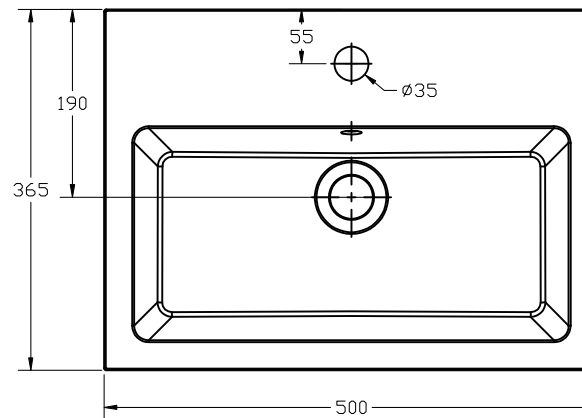

Stark Inline 500 Basin

SIZE(mm): W 500 x D 365 X H 190

CODE: MLST50IRBA

TAP HOLE(S): One

MATERIAL: Resin

The information contained on this page was correct at date of issue. Fitting dimensions are provided as a guide only. Some variation may occur due to manufacturing tolerances. We pursue a policy of continuing improvement in design and performance of our products and so reserve the right to change specifications without prior notice.