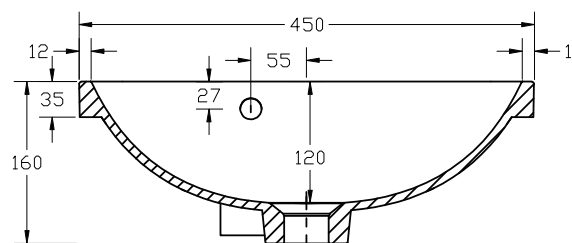

Patton Slimline Semi Recessed 450 Basin

SIZE(mm): W 450 x D 350 X H 160

CODE: MLPASL45SRBA

TAP HOLE(S): One

MATERIAL: Resin

TYPE: Slimline

The information contained on this page was correct at date of issue. Fitting dimensions are provided as a guide only. Some variation may occur due to manufacturing tolerances. We pursue a policy of continuing improvement in design and performance of our products and so reserve the right to change specifications without prior notice.