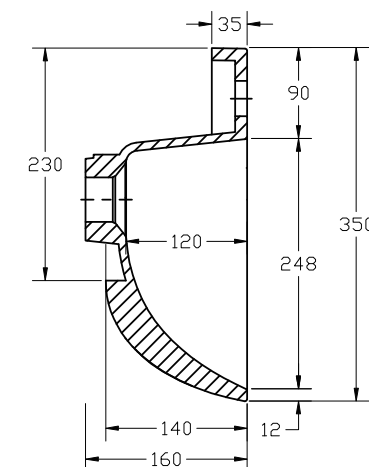

Patton Slimline Semi Recessed 450 Basin

SIZE(mm): W 450 x D 350 X H 160

CODE: MLPASL45SRBA

TAP HOLE(S): One

MATERIAL: Resin

TYPE: Slimline

The information contained on this page was correct at date of issue. Fitting dimensions are provided as a guide only. Some variation may occur due to manufacturing tolerances. We pursue a policy of continuing improvement in design and performance of our products and so reserve the right to change specifications without prior notice.