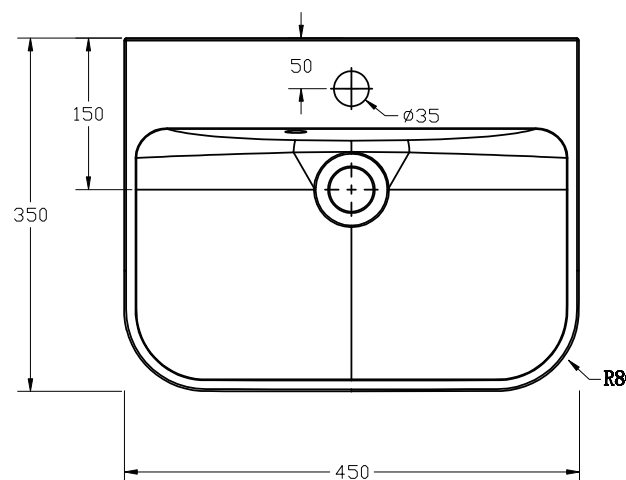

Patton Slimline Semi Recessed 450 Basin

SIZE(mm): W 450 x D 350 X H 160

CODE: MLPASL45SRBA

TAP HOLE(S): One

MATERIAL: Resin

TYPE: Slimline

The information contained on this page was correct at date of issue. Fitting dimensions are provided as a guide only. Some variation may occur due to manufacturing tolerances. We pursue a policy of continuing improvement in design and performance of our products and so reserve the right to change specifications without prior notice.