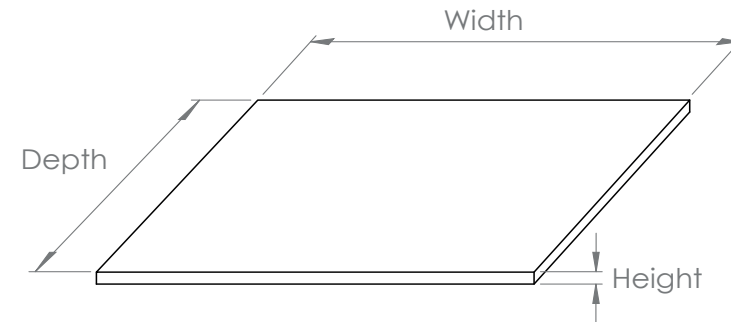

Grey Marble Laminate Worktop

FINISH: Grey Marble

ADDITIONAL INFORMATION: Suitable for Fitted Furniture. Comes in Slimline and Standard Depths.

Code	Type	Width(mm)	Depth(mm)	Height(mm)
MLST150LWTGM	Standard	1500	365	22
MLSL150LWTGM	Slimline	1500	240	22
MLST200LWTGM	Standard	2000	365	22
MLSL200LWTGM	Slimline	2000	240	22
MLST300LWTGM	Standard	3000	365	22
MLSL300LWTGM	Slimline	3000	240	22