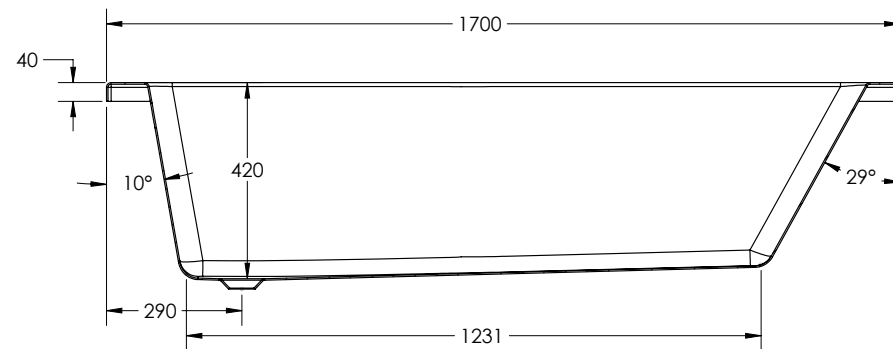

# Temple 1700 x 750mm Extra Strong Square Shower Bath

**CODE:** TEM170X75ES

**SIZE:** L 1700 X W 750 X H 420mm

**NET WEIGHT:** 29 kg

**WATER CAPACITY:** 215 L

*Can Be Drilled For Tap Holes*

The information contained on this page was correct at date of issue. Fitting dimensions are provided as a guide only. Some variation may occur due to manufacturing tolerances. We pursue a policy of continuing improvement in design and performance of our products and so reserve the right to change specifications without prior notice.

# 1700 Extra Strong Front Bath Panel

**CODE:** MLBAFBPES170

**SIZE:** H 565 x W 1700 x D 30mm

**ADDITIONAL INFORMATION:** Tolerance +/- 5mm

The information contained on this page was correct at date of issue. Fitting dimensions are provided as a guide only. Some variation may occur due to manufacturing tolerances. We pursue a policy of continuing improvement in design and performance of our products and so reserve the right to change specifications without prior notice.

# 750 Extra Strong End Bath Panel

**CODE:** MLBAEBPES75

**SIZE:** H 565 x W 725 x D 25mm

**ADDITIONAL INFORMATION:** Tolerance +/- 5mm

The information contained on this page was correct at date of issue. Fitting dimensions are provided as a guide only. Some variation may occur due to manufacturing tolerances. We pursue a policy of continuing improvement in design and performance of our products and so reserve the right to change specifications without prior notice.