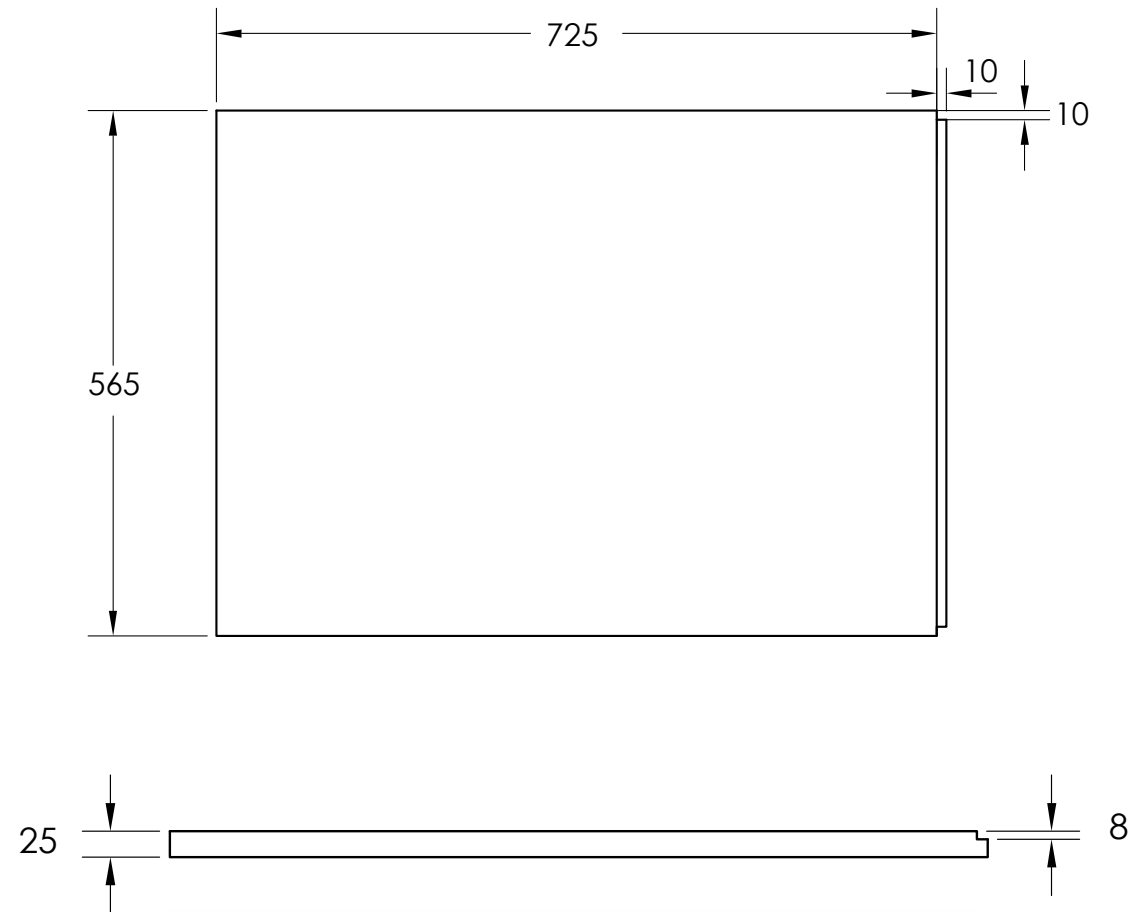

# Temple 1700 x 750mm Extra Strong Square Shower Bath

**CODE:** TEM170X75ES

**SIZE:** L 1700 X W 750 X H 420mm

**NET WEIGHT:** 29 kg

**WATER CAPACITY:** 215 L

*Can Be Drilled For Tap Holes*

The information contained on this page was correct at date of issue. Fitting dimensions are provided as a guide only. Some variation may occur due to manufacturing tolerances. We pursue a policy of continuing improvement in design and performance of our products and so reserve the right to change specifications without prior notice.

# 1700 Extra Strong Front Bath Panel

**CODE:** MLBAFBPES170

**SIZE:** H 565 x W 1700 x D 30mm

**ADDITIONAL INFORMATION:** Tolerance +/- 5mm

The information contained on this page was correct at date of issue. Fitting dimensions are provided as a guide only. Some variation may occur due to manufacturing tolerances. We pursue a policy of continuing improvement in design and performance of our products and so reserve the right to change specifications without prior notice.

# 750 Extra Strong End Bath Panel

**CODE:** MLBAEBPES75

**SIZE:** H 565 x W 725 x D 25mm

**ADDITIONAL INFORMATION:** Tolerance +/- 5mm

The information contained on this page was correct at date of issue. Fitting dimensions are provided as a guide only. Some variation may occur due to manufacturing tolerances. We pursue a policy of continuing improvement in design and performance of our products and so reserve the right to change specifications without prior notice.