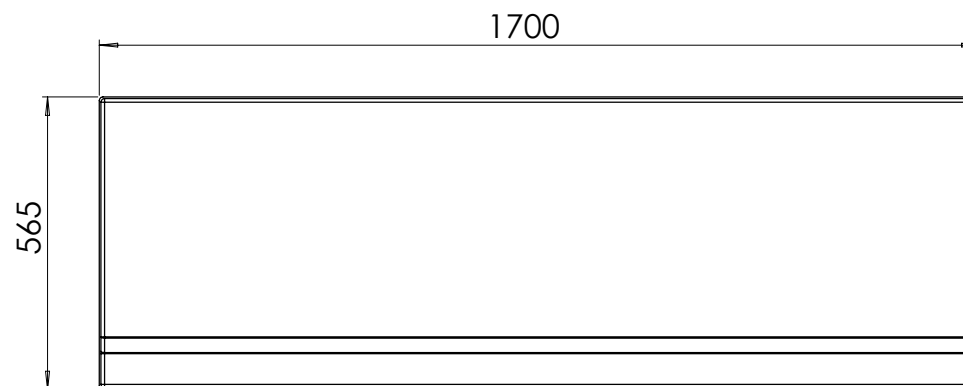

# Temple 1700 x 750mm Extra Strong Square Shower Bath

**CODE:** TEM170X75ES

**SIZE:** L 1700 X W 750 X H 420mm

**NET WEIGHT:** 29 kg

**WATER CAPACITY:** 215 L

*Can Be Drilled For Tap Holes*

The information contained on this page was correct at date of issue. Fitting dimensions are provided as a guide only. Some variation may occur due to manufacturing tolerances. We pursue a policy of continuing improvement in design and performance of our products and so reserve the right to change specifications without prior notice.

# 1700 Extra Strong Front Bath Panel

**CODE:** MLBAFBPES170

**SIZE:** H 565 x W 1700 x D 30mm

**ADDITIONAL INFORMATION:** Tolerance +/- 5mm

The information contained on this page was correct at date of issue. Fitting dimensions are provided as a guide only. Some variation may occur due to manufacturing tolerances. We pursue a policy of continuing improvement in design and performance of our products and so reserve the right to change specifications without prior notice.

# 750 Extra Strong End Bath Panel

**CODE:** MLBAEBPES75

**SIZE:** H 565 x W 725 x D 25mm

**ADDITIONAL INFORMATION:** Tolerance +/- 5mm

The information contained on this page was correct at date of issue. Fitting dimensions are provided as a guide only. Some variation may occur due to manufacturing tolerances. We pursue a policy of continuing improvement in design and performance of our products and so reserve the right to change specifications without prior notice.