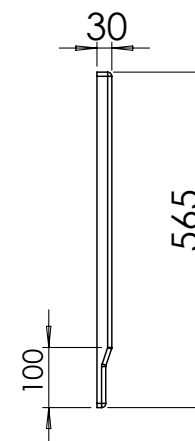

# Temple 1700 x 750mm Extra Strong Square Shower Bath

**CODE:** TEM170X75ES

**SIZE:** L 1700 X W 750 X H 420mm

**NET WEIGHT:** 29 kg

**WATER CAPACITY:** 215 L

*Can Be Drilled For Tap Holes*

The information contained on this page was correct at date of issue. Fitting dimensions are provided as a guide only. Some variation may occur due to manufacturing tolerances. We pursue a policy of continuing improvement in design and performance of our products and so reserve the right to change specifications without prior notice.

# 1700 Extra Strong Front Bath Panel

**CODE:** MLBAFBPES170

**SIZE:** H 565 x W 1700 x D 30mm

**ADDITIONAL INFORMATION:** Tolerance +/- 5mm

The information contained on this page was correct at date of issue. Fitting dimensions are provided as a guide only. Some variation may occur due to manufacturing tolerances. We pursue a policy of continuing improvement in design and performance of our products and so reserve the right to change specifications without prior notice.

# 750 Extra Strong End Bath Panel

**CODE:** MLBAEBPES75

**SIZE:** H 565 x W 725 x D 25mm

**ADDITIONAL INFORMATION:** Tolerance +/- 5mm

The information contained on this page was correct at date of issue. Fitting dimensions are provided as a guide only. Some variation may occur due to manufacturing tolerances. We pursue a policy of continuing improvement in design and performance of our products and so reserve the right to change specifications without prior notice.