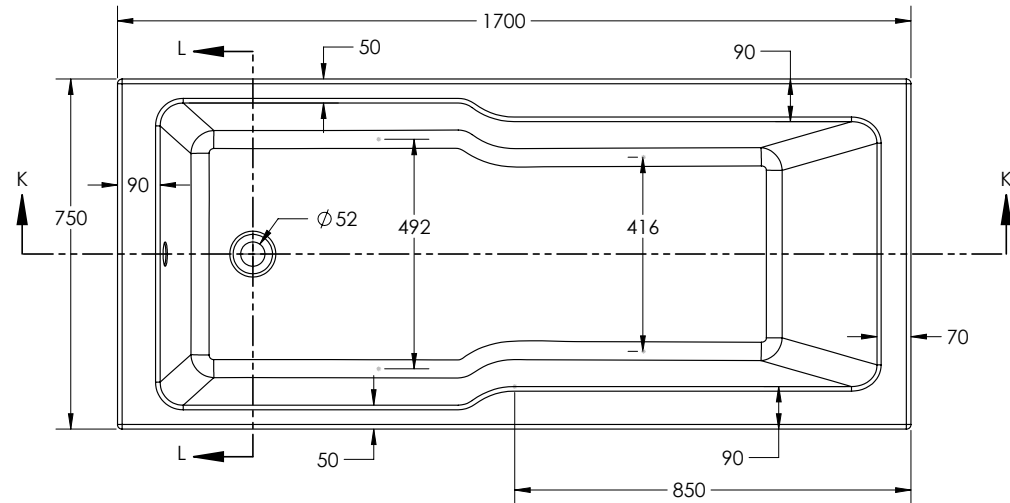

# Temple 1700 x 750mm Extra Strong Square Shower Bath

**CODE:** TEM170X75ES

**SIZE:** L 1700 X W 750 X H 420mm

**NET WEIGHT:** 29 kg

**WATER CAPACITY:** 215 L

*Can Be Drilled For Tap Holes*

The information contained on this page was correct at date of issue. Fitting dimensions are provided as a guide only. Some variation may occur due to manufacturing tolerances. We pursue a policy of continuing improvement in design and performance of our products and so reserve the right to change specifications without prior notice.

# 1700 Extra Strong Front Bath Panel

**CODE:** MLBAFBPES170

**SIZE:** H 565 x W 1700 x D 30mm

**ADDITIONAL INFORMATION:** Tolerance +/- 5mm

The information contained on this page was correct at date of issue. Fitting dimensions are provided as a guide only. Some variation may occur due to manufacturing tolerances. We pursue a policy of continuing improvement in design and performance of our products and so reserve the right to change specifications without prior notice.

# 750 Extra Strong End Bath Panel

**CODE:** MLBAEBPES75

**SIZE:** H 565 x W 725 x D 25mm

**ADDITIONAL INFORMATION:** Tolerance +/- 5mm

The information contained on this page was correct at date of issue. Fitting dimensions are provided as a guide only. Some variation may occur due to manufacturing tolerances. We pursue a policy of continuing improvement in design and performance of our products and so reserve the right to change specifications without prior notice.