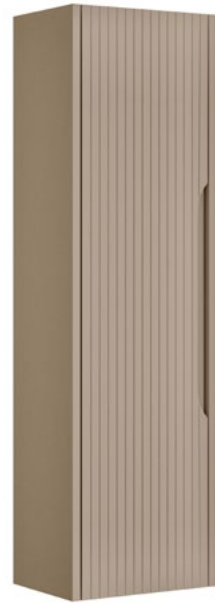

Serra Fluted Tall Boy

RANGE: SERRA

SIZE: H 1200 x W 350 x D 250 mm

FINISH: MATT

FEATURES:

- Reversible
- Left Or Right Opening
- Four Shelf Levels

COLOUR OPTIONS:

WHITE
(MATT)

BLACK
(MATT)

SOFT SAGE
(MATT)

DARK BLUE
(MATT)

GREY BEIGE
(MATT)

The information contained on this page was correct at date of issue. Fitting dimensions are provided as a guide only. Some variation may occur due to manufacturing tolerances. We pursue a policy of continuing improvement in design and performance of our products and so reserve the right to change specifications without prior notice.