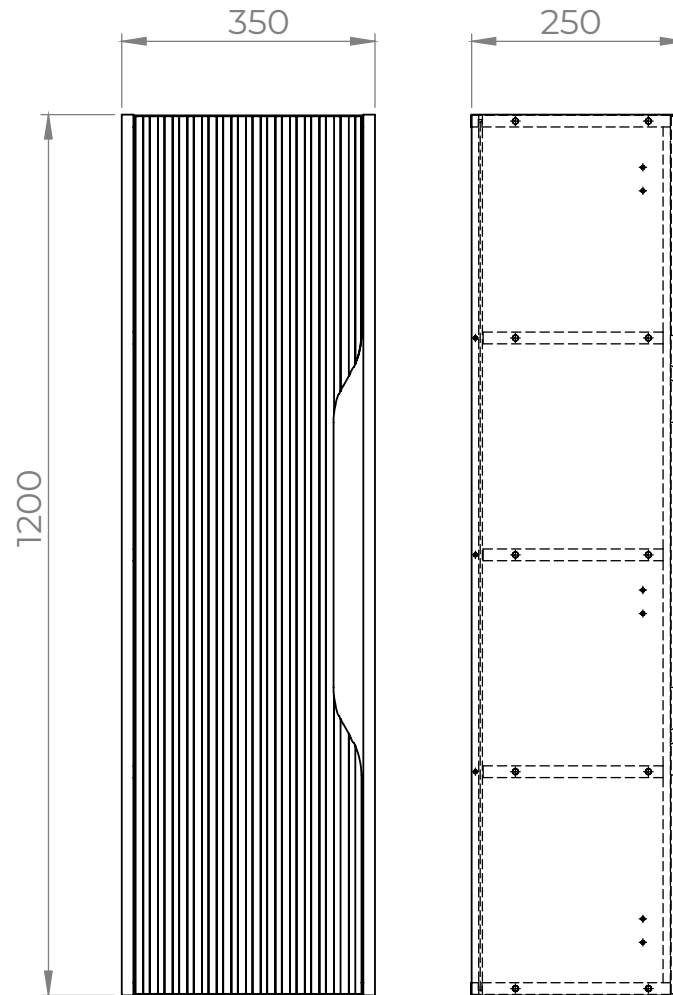

Serra Fluted Tall Boy

RANGE: SERRA

SIZE: H 1200 x W 350 x D 250 mm

FINISH: MATT

FEATURES:

- Reversible
- Left Or Right Opening
- Four Shelf Levels

COLOUR OPTIONS:

WHITE
(MATT)

BLACK
(MATT)

SOFT SAGE
(MATT)

DARK BLUE
(MATT)

GREY BEIGE
(MATT)

The information contained on this page was correct at date of issue. Fitting dimensions are provided as a guide only. Some variation may occur due to manufacturing tolerances. We pursue a policy of continuing improvement in design and performance of our products and so reserve the right to change specifications without prior notice.