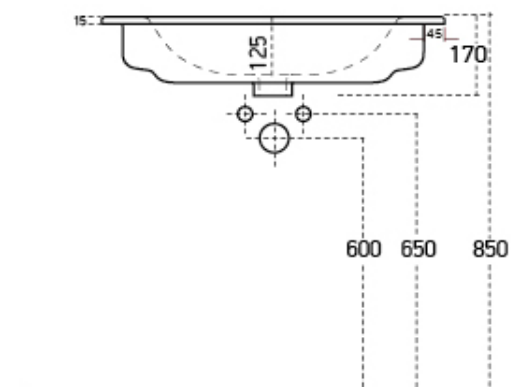

Serra 800mm Fluted Wall Unit With Core Basin

RANGE: SERRA

SIZE: H 515 x W 810 x D 465 mm

FINISH: MATT

BASIN MATERIAL: CERAMIC

TAP HOLE(S): ONE

COLOUR OPTIONS:

WHITE
(MATT)

BLACK
(MATT)

SOFT SAGE
(MATT)

DARK BLUE
(MATT)

GREY BEIGE
(MATT)

The information contained on this page was correct at date of issue. Fitting dimensions are provided as a guide only. Some variation may occur due to manufacturing tolerances. We pursue a policy of continuing improvement in design and performance of our products and so reserve the right to change specifications without prior notice.