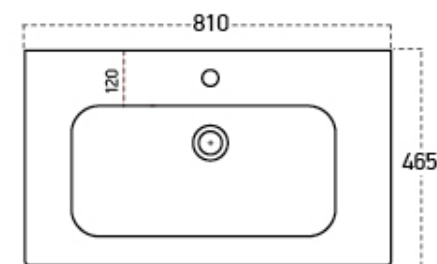

Serra 800mm Fluted Wall Unit With Core Basin

RANGE: SERRA

SIZE: H 515 x W 810 x D 465 mm

FINISH: MATT

BASIN MATERIAL: CERAMIC

TAP HOLE(S): ONE

COLOUR OPTIONS:

WHITE
(MATT)

BLACK
(MATT)

SOFT SAGE
(MATT)

DARK BLUE
(MATT)

GREY BEIGE
(MATT)

The information contained on this page was correct at date of issue. Fitting dimensions are provided as a guide only. Some variation may occur due to manufacturing tolerances. We pursue a policy of continuing improvement in design and performance of our products and so reserve the right to change specifications without prior notice.