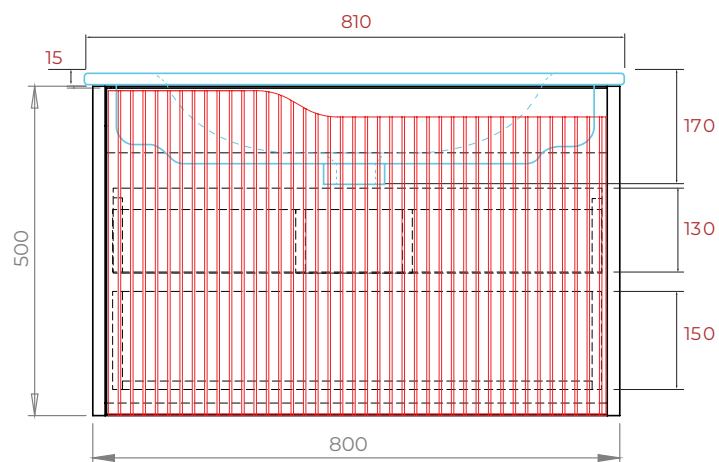

Serra 800mm Fluted Wall Unit With Core Basin

RANGE: SERRA

SIZE: H 515 x W 810 x D 465 mm

FINISH: MATT

BASIN MATERIAL: CERAMIC

TAP HOLE(S): ONE

COLOUR OPTIONS:

WHITE
(MATT)

BLACK
(MATT)

SOFT SAGE
(MATT)

DARK BLUE
(MATT)

GREY BEIGE
(MATT)

The information contained on this page was correct at date of issue. Fitting dimensions are provided as a guide only. Some variation may occur due to manufacturing tolerances. We pursue a policy of continuing improvement in design and performance of our products and so reserve the right to change specifications without prior notice.