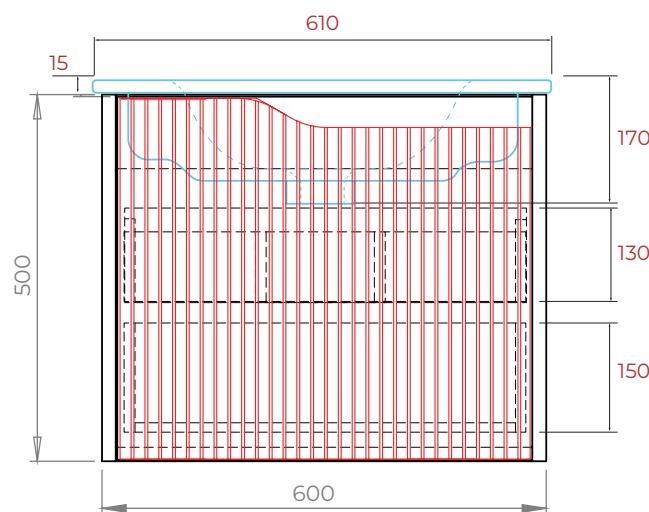

Serra 600mm Fluted Wall Unit With Core Basin

RANGE: SERRA

SIZE: H 515 x W 610 x D 465 mm

FINISH: MATT

BASIN MATERIAL: CERAMIC

TAP HOLE(S): ONE

COLOUR OPTIONS:

The information contained on this page was correct at date of issue. Fitting dimensions are provided as a guide only. Some variation may occur due to manufacturing tolerances. We pursue a policy of continuing improvement in design and performance of our products and so reserve the right to change specifications without prior notice.