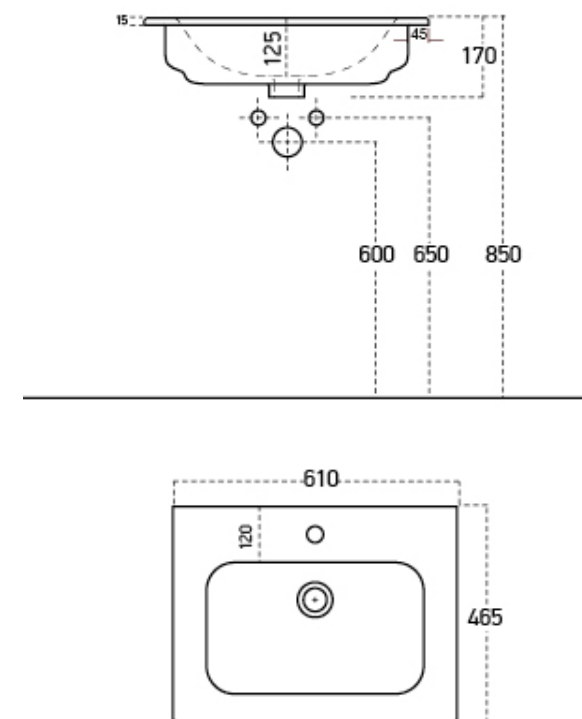

Serra 600mm Fluted Wall Unit With Core Basin

RANGE: SERRA

SIZE: H 515 x W 610 x D 465 mm

FINISH: MATT

BASIN MATERIAL: CERAMIC

TAP HOLE(S): ONE

COLOUR OPTIONS:

The information contained on this page was correct at date of issue. Fitting dimensions are provided as a guide only. Some variation may occur due to manufacturing tolerances. We pursue a policy of continuing improvement in design and performance of our products and so reserve the right to change specifications without prior notice.