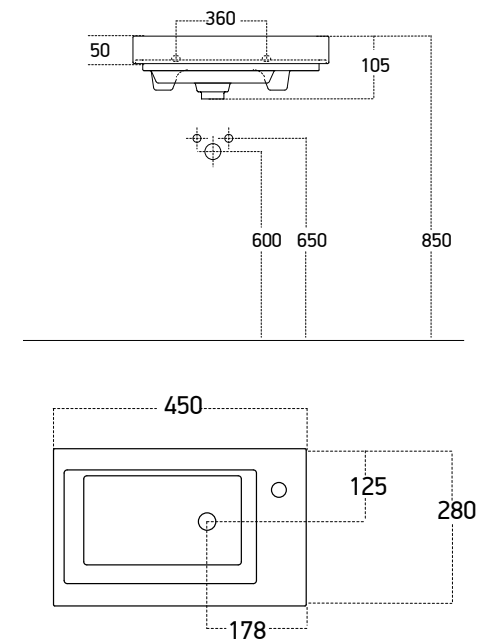

# Serra 450mm Fluted Wall Unit With Core Basin

**RANGE:** SERRA

**SIZE:** H 550 x W 450 x D 280 mm

**FINISH:** MATT

**BASIN MATERIAL:** CERAMIC

**TAP HOLE(S):** ONE

## COLOUR OPTIONS:

WHITE  
(MATT)

BLACK  
(MATT)

SOFT SAGE  
(MATT)

DARK BLUE  
(MATT)

GREY BEIGE  
(MATT)

The information contained on this page was correct at date of issue. Fitting dimensions are provided as a guide only. Some variation may occur due to manufacturing tolerances. We pursue a policy of continuing improvement in design and performance of our products and so reserve the right to change specifications without prior notice.