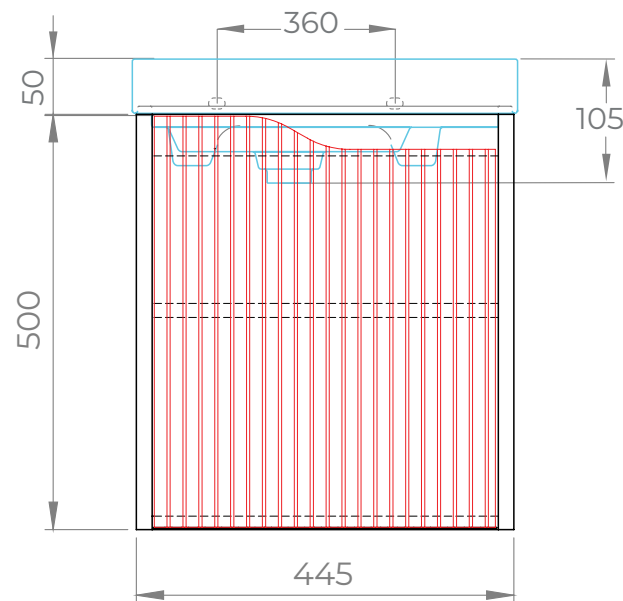

# Serra 450mm Fluted Wall Unit With Core Basin

**RANGE:** SERRA

**SIZE:** H 550 x W 450 x D 280 mm

**FINISH:** MATT

**BASIN MATERIAL:** CERAMIC

**TAP HOLE(S):** ONE

## COLOUR OPTIONS:

WHITE  
(MATT)

BLACK  
(MATT)

SOFT SAGE  
(MATT)

DARK BLUE  
(MATT)

GREY BEIGE  
(MATT)

The information contained on this page was correct at date of issue. Fitting dimensions are provided as a guide only. Some variation may occur due to manufacturing tolerances. We pursue a policy of continuing improvement in design and performance of our products and so reserve the right to change specifications without prior notice.